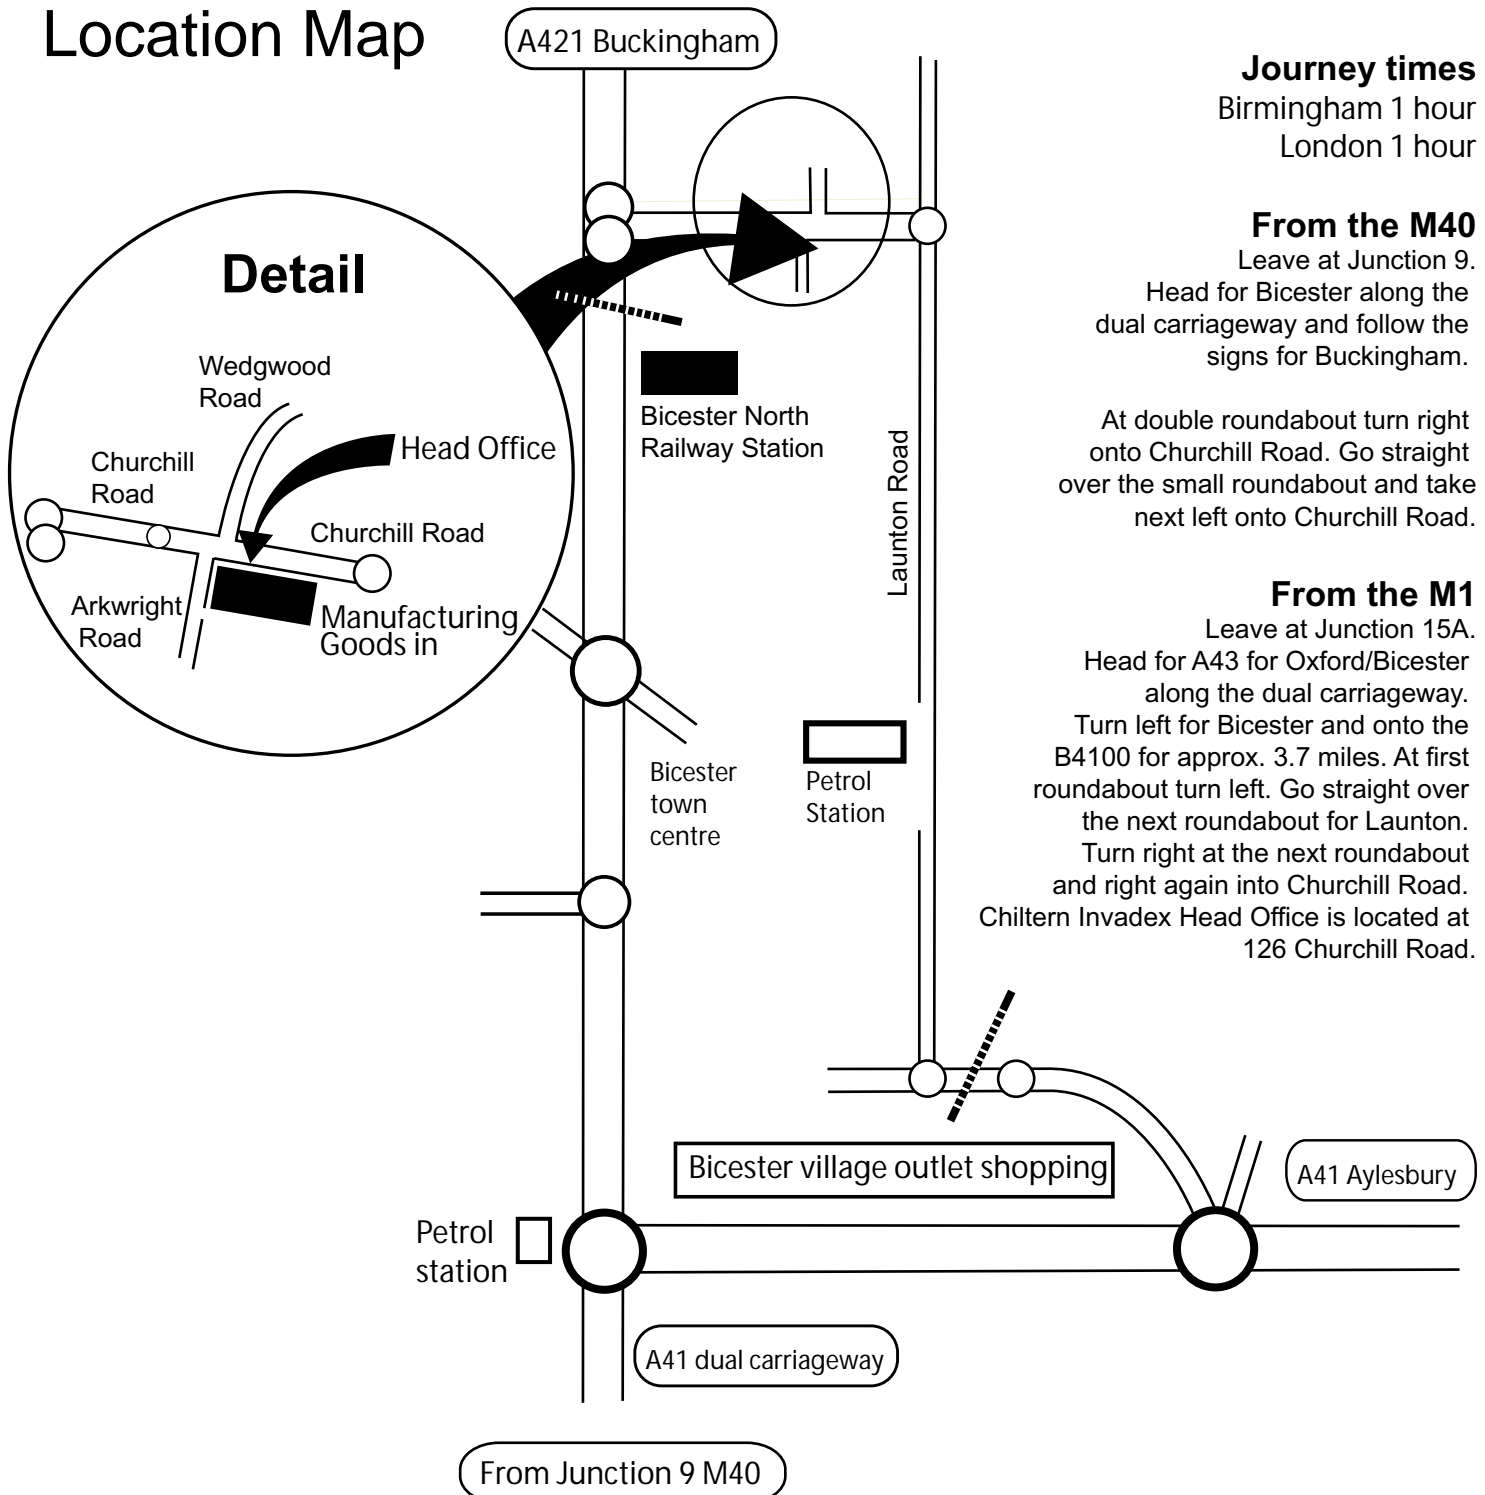

Location Map

Journey times

Birmingham 1 hour
London 1 hour

From the M40

Leave at Junction 9.
Head for Bicester along the dual carriageway and follow the signs for Buckingham.

At double roundabout turn right onto Churchill Road. Go straight over the small roundabout and take next left onto Churchill Road.

From the M1

Leave at Junction 15A.
Head for A43 for Oxford/Bicester along the dual carriageway.
Turn left for Bicester and onto the B4100 for approx. 3.7 miles. At first roundabout turn left. Go straight over the next roundabout for Launton.
Turn right at the next roundabout and right again into Churchill Road.
Chiltern Invadex Head Office is located at 126 Churchill Road.