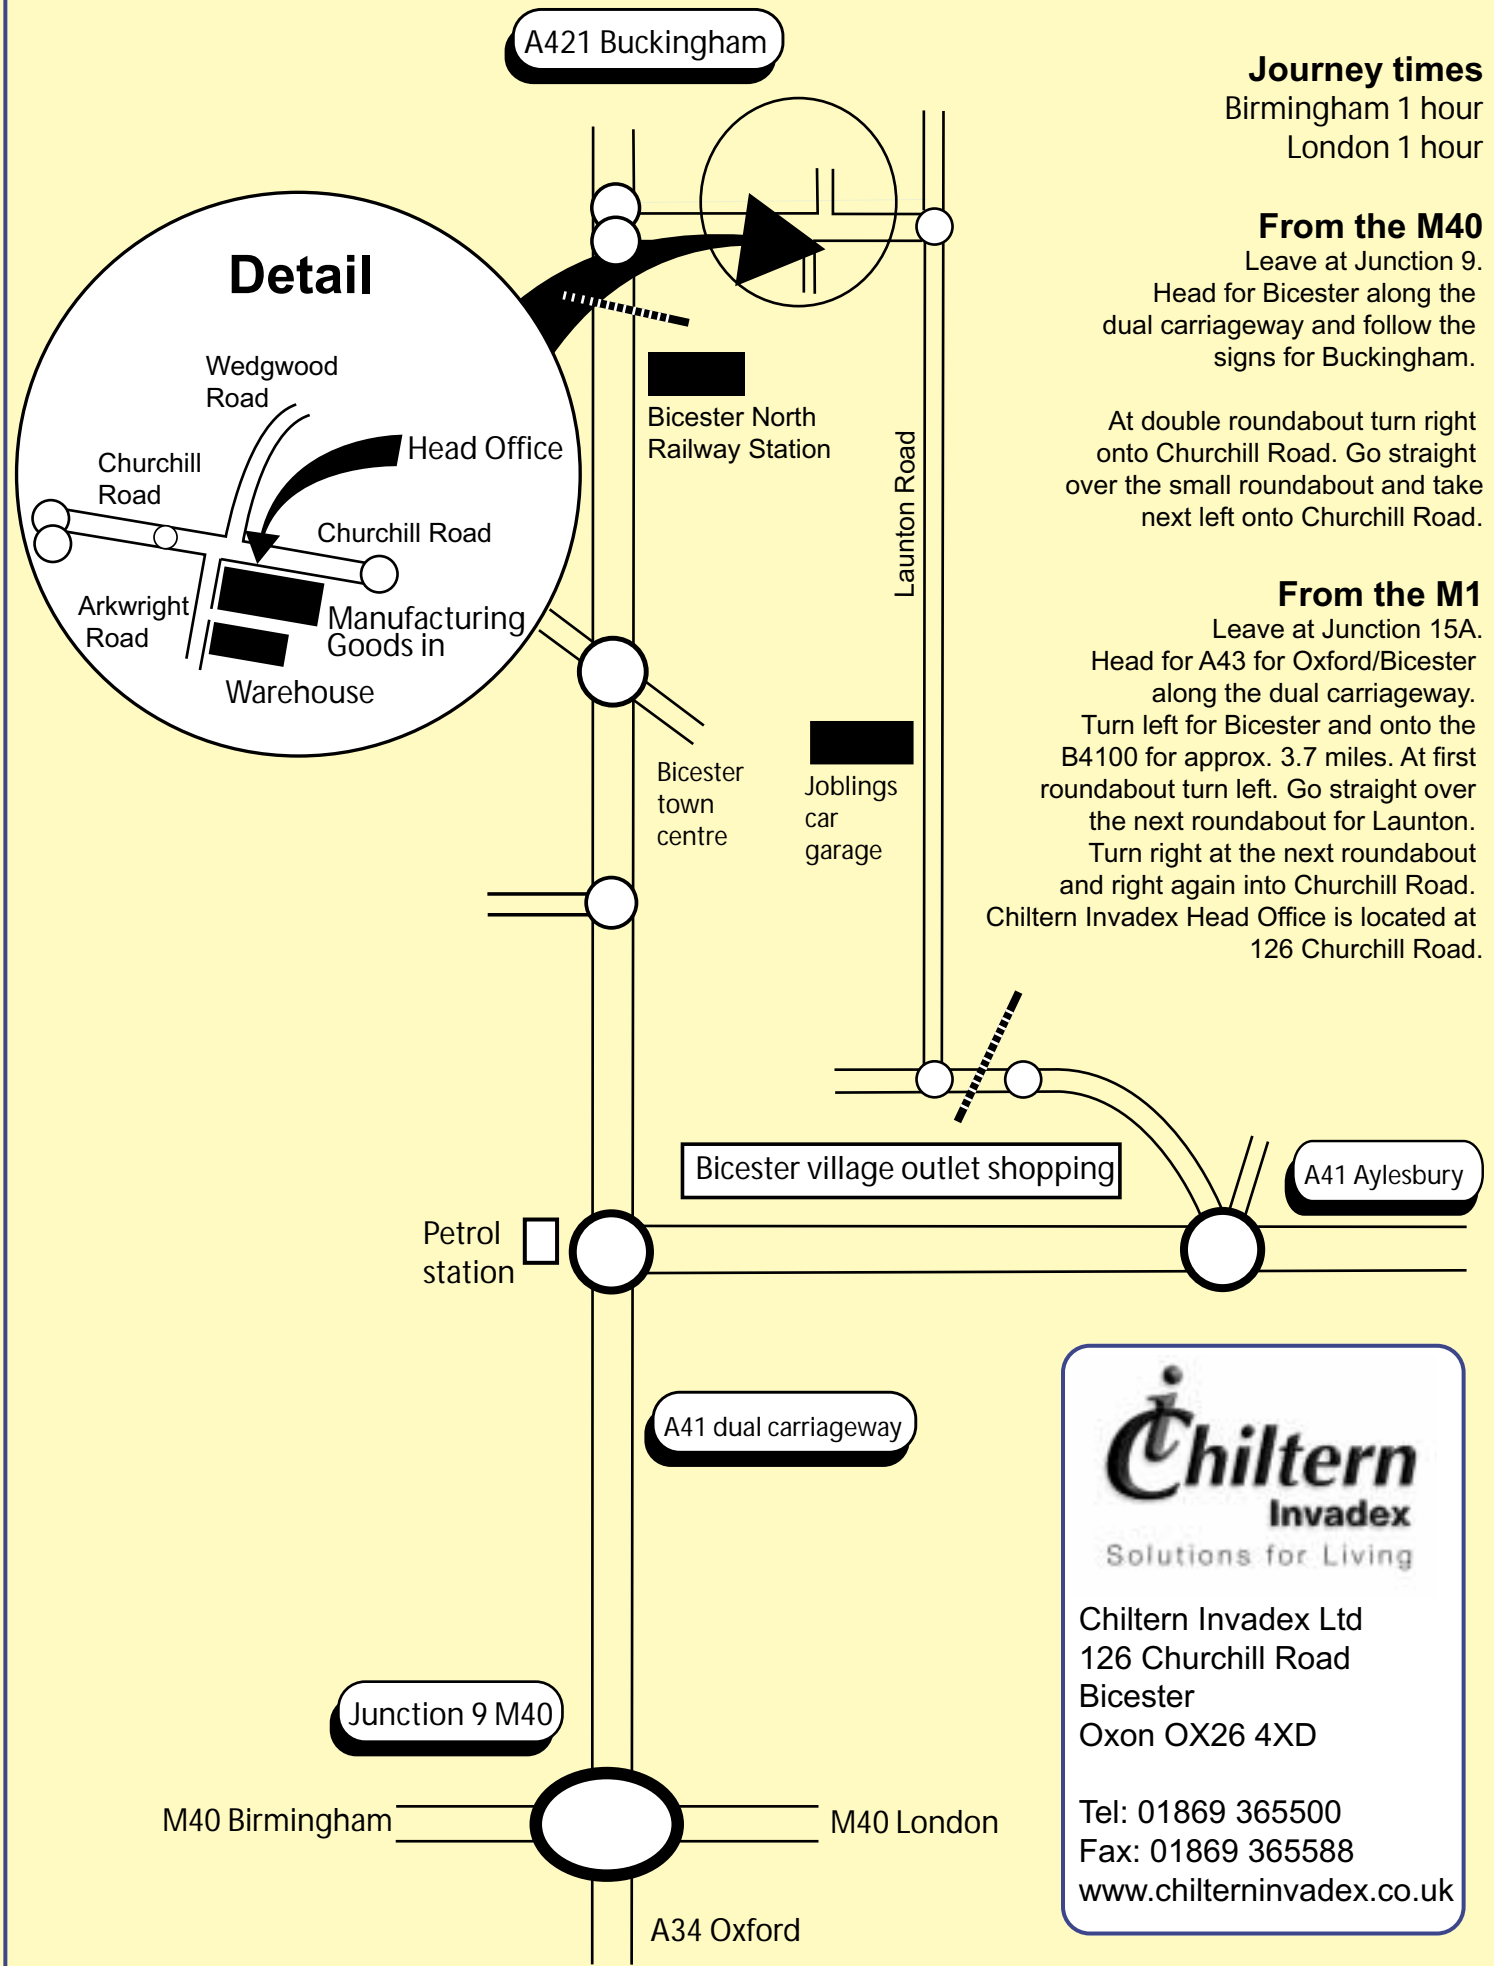

Chiltern Invadex Head Office Location Map

Journey times
 Birmingham 1 hour
 London 1 hour

From the M40
 Leave at Junction 9.
 Head for Bicester along the dual carriageway and follow the signs for Buckingham.

At double roundabout turn right onto Churchill Road. Go straight over the small roundabout and take next left onto Churchill Road.

From the M1
 Leave at Junction 15A.
 Head for A43 for Oxford/Bicester along the dual carriageway.
 Turn left for Bicester and onto the B4100 for approx. 3.7 miles. At first roundabout turn left. Go straight over the next roundabout for Launton.
 Turn right at the next roundabout and right again into Churchill Road.
 Chiltern Invadex Head Office is located at 126 Churchill Road.