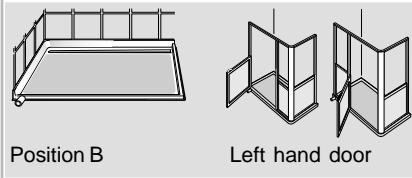

D640 (waste position B)

Impressions collection D640 Shower Assembly with half height door and panel

See p77 for key

Any of the door layouts shown left can be made from the same code. Just select silver or white.