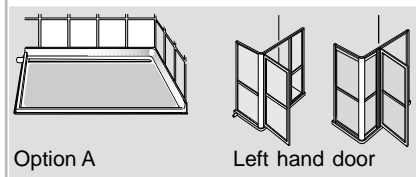

D640 (waste position A)

Impressions collection D640 Shower Assembly with full height door and panel

See p77 for key

Any of the door layouts shown left can be made from the same code. Just select silver or white.

tray description	colour	door hand	tray size	code
D640 Waste A	Silver	Left	1135 x 700mm	00-020041403
D640 Waste A	White	Left	1135 x 700mm	00-020043403

NOTE: SHOWER TRAY IS INCLUDED AS PART OF THE KIT CODE SHOWN ABOVE