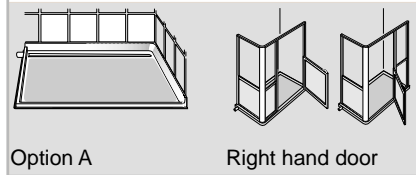

D640 (waste position A)

Impressions collection D640 Shower Assembly with half height door and panel

See p77 for key

Any of the door layouts shown left can be made from the same code. Just select silver or white.

tray description	colour	door hand	tray size	code
D640 Waste A	Silver	Right	1135 x 700mm	00-020041402
D640 Waste A	White	Right	1135 x 700mm	00-020043402

NOTE: SHOWER TRAY IS INCLUDED AS PART OF THE KIT CODE SHOWN ABOVE