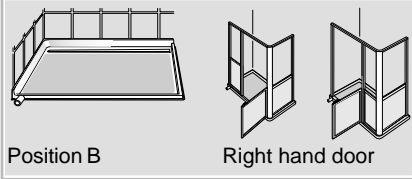

D640 (waste position B)

Impressions collection D640 Shower Assembly with half height door and panel

See p77 for key

Any of the door layouts shown left can be made from the same code. Just select silver or white.

tray description	colour	door hand	tray size	code
D640 Waste B	Silver	Right	1135 x 700mm	00-020051402
D640 Waste B	White	Right	1135 x 700mm	00-020053402

NOTE: SHOWER TRAY IS INCLUDED AS PART OF THE KIT CODE SHOWN ABOVE