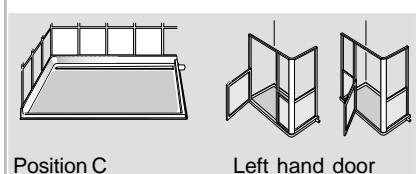

D640 (waste position C)

Impressions collection D640 Shower Assembly with half height door and panel

G2
P2

See p77 for key

Any of the door layouts shown left can be made from the same code. Just select silver or white.