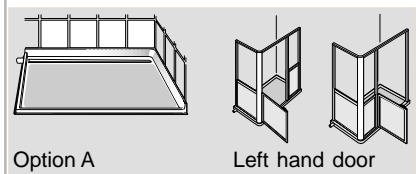

D640 (waste position A)

Impressions collection D640 Shower Assembly with half height door and panel

See p77 for key

Any of the door layouts shown left can be made from the same code. Just select silver or white.