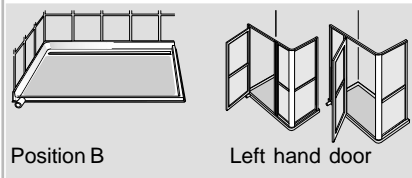

D640 (waste position B)

Impressions collection D640 Shower Assembly with full height door and panel

See p77 for key

Any of the door layouts shown left can be made from the same code. Just select silver or white.

tray description	colour	door hand	tray size	code
D640 Waste B	Silver	Left	1135 x 700mm	00-020051403
D640 Waste B	White	Left	1135 x 700mm	00-020053403

NOTE: SHOWER TRAY IS INCLUDED AS PART OF THE KIT CODE SHOWN ABOVE