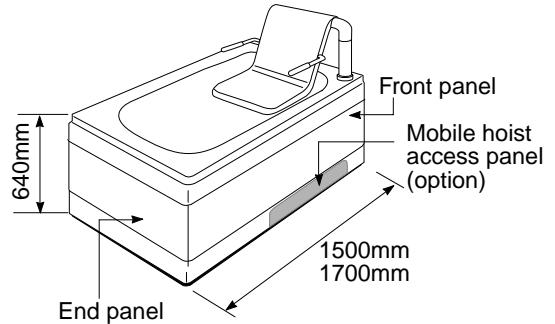

BATHS

AccessMaster 3000 bath accessories

code	product	description	Price
BACSPA	6 Jet whirlpool	Warm air spa	£860
BACNARM	Nursing arms		£177
BACCHILD	Child seat	Price includes strap and standard style arms	£390
BACHPANEL	Hoist access panel	(Cut out in front panel for mobile hoist access - to suit Peninsular layout)	£221
BACENDPANEL	End panel		£114
BACEFPANEL	Front panel (one front panel supplied as standard)		£142
BACWASTE	Waste & overflow		£30
	Lap strap		£P.O.A

Technical information

SYMBOLS:

Bulk/oversized item

Made to order (see P200)

Tel: 0800 917 0399

www.chilterninvadex.co.uk

Fax: +44 (0) 1869 365588

sales@chilterninvadex.co.uk