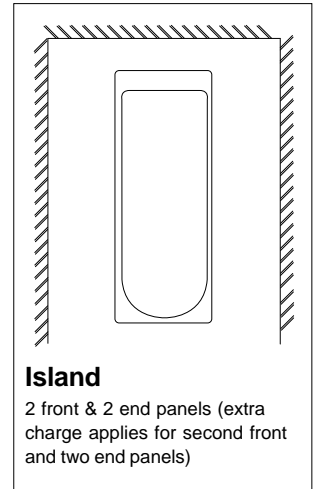

www.chilterninvadex.co.uk

Fax: +44 (0) 1869 365588

sales@chilterninvadex.co.uk

BATHS

Bath panel (layout options)

BATHS & TAPS

Basin & bath taps

- Basin (15mm) and bath (22mm) taps
- 76mm (3") easy turn levers