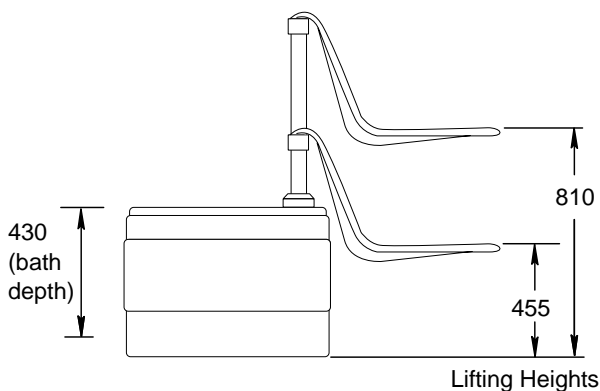

Nursing arms option

Child seat option (ideal for child between 1-5 years)

Child seat dimensions

Technical information

SYMBOLS:

Bulk/oversized item

Made to order (see P200)

Tel: 0800 917 0399

www.chilterninvadex.co.uk

Fax: +44 (0) 1869 365588

sales@chilterninvadex.co.uk

BATHS

Bath panel (layout options)

BATHS & TAPS

Basin & bath taps

- Basin (15mm) and bath (22mm) taps
- 76mm (3") easy turn levers