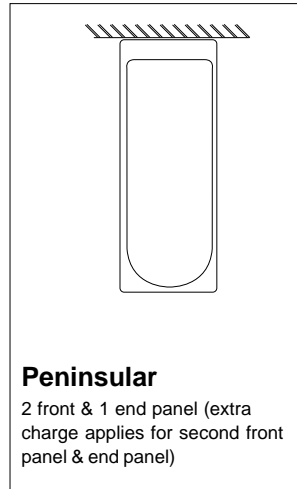

www.chilterninvadex.co.uk

Fax: +44 (0) 1869 365588

sales@chilterninvadex.co.uk

BATHS

Bath panel (layout options)

BATHS & TAPS

Basin & bath taps

- Basin (15mm) and bath (22mm) taps
- 76mm (3") easy turn levers