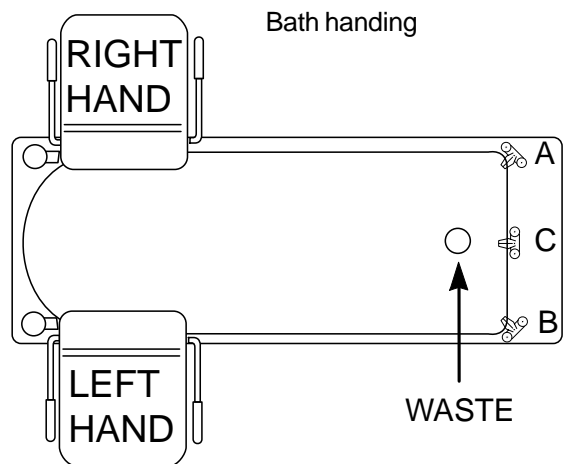

SYMBOLS:

Bulk/oversized item

Made to order (see P200)

Tel: 0800 917 0399
www.chilterninvadex.co.uk

Fax: +44 (0) 1869 365588
sales@chilterninvadex.co.uk

BATHS

AccessMaster 3000 bath accessories

code	product	description	Price
BACSPA	6 Jet whirlpool	Warm air spa	£860
BACNARM	Nursing arms		£177
BACCHILD	Child seat	Price includes strap and standard style arms	£390
BACHPANEL	Hoist access panel	(Cut out in front panel for mobile hoist access - to suit Peninsular layout)	£221
BACENDPANEL	End panel		£114
BACEFPANEL	Front panel (one front panel supplied as standard)		£142
BACWASTE	Waste & overflow		£30
	Lap strap		£P.O.A

Nursing arms option

Child seat option (ideal for child between 1-5 years)

Child seat dimensions

Technical information

SYMBOLS:

Bulk/oversized item

Made to order (see P200)

Tel: 0800 917 0399

www.chilterninvadex.co.uk

Fax: +44 (0) 1869 365588

sales@chilterninvadex.co.uk

BATHS

Bath panel (layout options)

BATHS & TAPS

Basin & bath taps

- Basin (15mm) and bath (22mm) taps
- 76mm (3") easy turn levers

code	product	Price
IDSEN01	Basin Hot/Cold Pair	£55
IDSEN02	Bath Hot/Cold Pair	£63

Note: There is a minimum pressure requirement for these taps of 0.5 bar.

SYMBOLS:

Bulk/oversized item

Made to order (see P200)