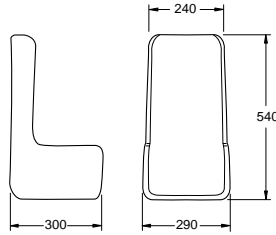

Includes white Bath, Front Panel, Seat with independent arms, Twin grab handles (Taps are not included - see Lever Taps and Mixer Tap section).
A commissioning fee of £95 is applicable. A £115 delivery charge applies. Bath is only available in White.

SYMBOLS:

Bulk/oversized item

Made to order (see P200)

Tel: 0800 917 0399
www.chilterninvadex.co.uk

Fax: +44 (0) 1869 365588
sales@chilterninvadex.co.uk

BATHS

AccessMaster 3000 bath accessories

code	product	description	Price
BACSPA	6 Jet whirlpool	Warm air spa	£860
BACNARM	Nursing arms		£177
BACCHILD	Child seat	Price includes strap and standard style arms	£390
BACHPANEL	Hoist access panel	(Cut out in front panel for mobile hoist access - to suit Peninsular layout)	£221
BACENDPANEL	End panel		£114
BACEFPANEL	Front panel (one front panel supplied as standard)		£142
BACWASTE	Waste & overflow		£30
	Lap strap		£P.O.A

Nursing arms option

Child seat option (ideal for child between 1-5 years)

Child seat dimensions

Technical information

SYMBOLS:

Bulk/oversized item

Made to order (see P200)

Tel: 0800 917 0399

www.chilterninvadex.co.uk

Fax: +44 (0) 1869 365588

sales@chilterninvadex.co.uk

BATHS

Bath panel (layout options)

BATHS & TAPS

Basin & bath taps

- Basin (15mm) and bath (22mm) taps
- 76mm (3") easy turn levers