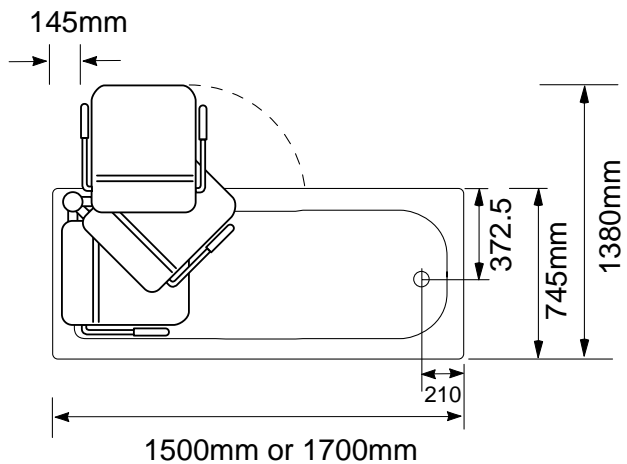

Nursing arms option

Child seat option (ideal for child between 1-5 years)

Child seat dimensions

Technical information

SYMBOLS:

Bulk/oversized item

Made to order (see P200)

Tel: 0800 917 0399

www.chilterninvadex.co.uk

Fax: +44 (0) 1869 365588

sales@chilterninvadex.co.uk

BATHS

Bath panel (layout options)

BATHS & TAPS

Basin & bath taps

- Basin (15mm) and bath (22mm) taps
- 76mm (3") easy turn levers