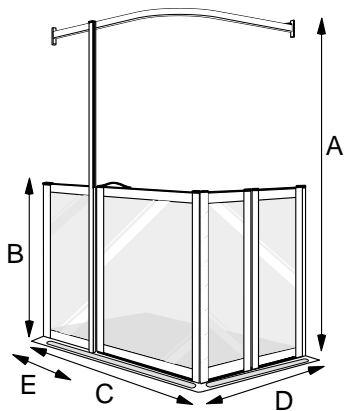

SHOWER TRAY SPECIFICATION GUIDE - LEVEL ACCESS

See pages 79-80 for details of How to order

CARDALE MK2 MODEL

Left hand shower tray Illustrated

SHOWER CHAIR COMPATIBILITY (ALL MODELS)

Self propelled models

Attendant propelled models

REF	DIMENSIONS	CARDALE MK2 LEFT HAND TRAY	JAMB DETAIL
A	1830		
B	820		
C	1340		
D	795		
E	598		
Thick black line denotes wall position			
REF	DIMENSIONS	CARDALE MK2 RIGHT HAND TRAY	JAMB DETAIL
A	1830		
B	820		
C	1340		
D	795		
E	598		
Thick black line denotes wall position			

Notes

Door size 1255mm x 707mm (including Jamb)

Internal showering area: L= 1235mm x W=687mm

1. Dimension A is to the top of the assistance pole (from the shower tray). 2500mm floor to ceiling, or 2500mm floor to curtain rail poles (both to special order) are also available (both can be trimmed)
2. The Cardale MK2 is supplied with edging strips. Add 30mm to dimensions C&D
3. Dimensions C&D are measured from the face of the tiling lip

Notes

Door size 1240mm

Internal showering area: L= 1240mm x W=687mm

* Only straight tri-fold door available.

1. Dimension A is to the curtain rail (variable; shown for example)
2. The Cardale MK2 is supplied with edging strips. Add 30mm to dimension E
3. Dimensions C&D are measured from the face of the tiling lip
4. Incorporates a 180 degree hinge to allow full flexibility
5. Stud wall to be built onto tray leaving a maximum dimension tile to tile of 1240mm.