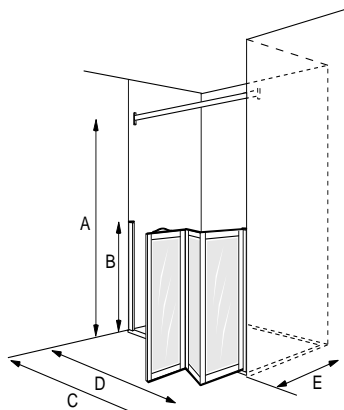

REF	DIMENSIONS	CARDALE MK2 LEFT HAND TRAY	JAMB DETAIL
A	1830		
B	820		
C	1340		
D	795		
E	598		
Thick black line denotes wall position			
REF	DIMENSIONS	CARDALE MK2 RIGHT HAND TRAY	JAMB DETAIL
A	1830		
B	820		
C	1340		
D	795		
E	598		
Thick black line denotes wall position			

Notes

Door size 1255mm x 707mm (including Jamb)

Internal showering area: L= 1235mm x W=687mm

1. Dimension A is to the top of the assistance pole (from the shower tray). 2500mm floor to ceiling, or 2500mm floor to curtain rail poles (both to special order) are also available (both can be trimmed)
2. The Cardale MK2 is supplied with edging strips. Add 30mm to dimensions C&D
3. Dimensions C&D are measured from the face of the tiling lip

CARDALE MK2 MODEL (ALCOVE)

Left hand shower tray Illustrated

Right hand shower tray Illustrated

REF	DIMENSIONS	CARDALE MK2 LEFT HAND TRAY	JAMB DETAIL
A	1830		No jamb
B	820		
C	1340		
D	1240		
E	795		
Thick black line denotes wall position			
REF	DIMENSIONS	CARDALE MK2 RIGHT HAND TRAY	JAMB DETAIL
A	1830		No jamb
B	820		
C	1340		
D	1240		
E	795		
Thick black line denotes wall position			

Notes

Door size 1240mm

Internal showering area: L= 1240mm x W=687mm

* Only straight tri-fold door available.

1. Dimension A is to the curtain rail (variable; shown for example)
2. The Cardale MK2 is supplied with edging strips. Add 30mm to dimension E
3. Dimensions C&D are measured from the face of the tiling lip
4. Incorporates a 180 degree hinge to allow full flexibility
5. Stud wall to be built onto tray leaving a maximum dimension tile to tile of 1240mm.