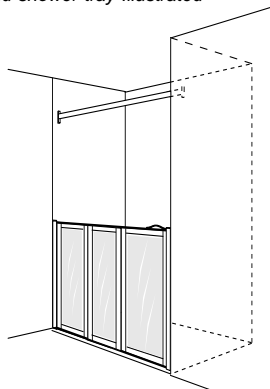

REF	DIMENSIONS	CARDALE MK2 LEFT HAND TRAY	JAMB DETAIL
A	1830		
B	820		
C	1340		
D	795		
E	598		
Thick black line denotes wall position			
REF	DIMENSIONS	CARDALE MK2 RIGHT HAND TRAY	JAMB DETAIL
A	1830		
B	820		
C	1340		
D	795		
E	598		
Thick black line denotes wall position			

Notes

Door size 1255mm x 707mm (including Jamb)

Internal showering area: L= 1235mm x W=687mm

1. Dimension A is to the top of the assistance pole (from the shower tray). 2500mm floor to ceiling, or 2500mm floor to curtain rail poles (both to special order) are also available (both can be trimmed)
2. The Cardale MK2 is supplied with edging strips. Add 30mm to dimensions C&D
3. Dimensions C&D are measured from the face of the tiling lip

CARDALE MK2 MODEL (ALCOVE)

Left hand shower tray Illustrated

Right hand shower tray Illustrated

REF	DIMENSIONS	CARDALE MK2 LEFT HAND TRAY	JAMB DETAIL
A	1830		No jamb
B	820		
C	1340		
D	1240		
E	795		
Thick black line denotes wall position			
REF	DIMENSIONS	CARDALE MK2 RIGHT HAND TRAY	JAMB DETAIL
A	1830		No jamb
B	820		
C	1340		
D	1240		
E	795		
Thick black line denotes wall position			

Notes

Door size 1240mm

Internal showering area: L= 1240mm x W=687mm

* Only straight tri-fold door available.

1. Dimension A is to the curtain rail (variable; shown for example)
2. The Cardale MK2 is supplied with edging strips. Add 30mm to dimension E
3. Dimensions C&D are measured from the face of the tiling lip
4. Incorporates a 180 degree hinge to allow full flexibility
5. Stud wall to be built onto tray leaving a maximum dimension tile to tile of 1240mm.