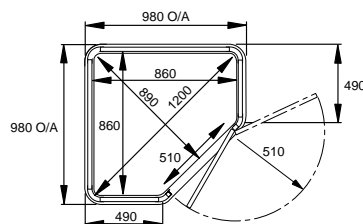

## HOW TO ORDER

	Option 1 	Option 2 	Option 3 
	Half height door	Full height door	Stable door
Standard package Tray & enclosure with Triton T60 shower	Part no: 121-00001 Price £1330		
Standard package Tray & enclosure with Triton T60 shower		Part no: 121-00002 Price £1330	
Standard package Tray & enclosure with Triton T60 shower			Part no: 121-00003 Price £1330
Standard Plus package Tray & enclosure with Mira Advance	Part no: 122-00001 Price £1675		
Standard Plus package Tray & enclosure with Mira Advance		Part no: 122-00002 Price £1675	
Standard Plus package Tray & enclosure with Mira Advance			Part no: 122-00003 Price £1675
Deluxe package Tray & enclosure with Mira Advance	Part no: 123-00001 Price £1900		
Deluxe package Tray & enclosure with Mira Advance		Part no: 123-00002 Price £1900	
Deluxe package Tray & enclosure with Mira Advance			Part no: 123-00003 Price £1900

## Technical information

Ref	Dimensions
A	2040
B	1950
C	810
D	60

Chiltern Invadex shower cubicles are available with a large range of options and accessories, allowing the cubicle to be configured to suit specific client requirements. A quick order form is available to help select the appropriate options. Please contact Customer Service for details or to arrange a visit by a Technical Sales Representative.