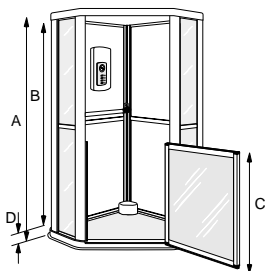

CORNER CUBICLE

Kit contents:

- White Shower Tray
- White enclosure panels (marble on Deluxe model only)
- Shower unit (Triton T60 or Mira Advance)
- Door kit
- Curtain Track and Hooks (to suit door option)
- White Shower Curtain (half height doors only)
- Fitting instructions
- Light (Standard Plus model only)
- Light & extractor fan (Deluxe model only)

Note: Pumped waste only - no gravity waste option available.

HOW TO ORDER

	Option 1 	Option 2 	Option 3
	Half height door	Full height door	Stable door
Standard package Tray & enclosure with Triton T60 shower	Part no: 121-00001 Price £1330		
Standard package Tray & enclosure with Triton T60 shower		Part no: 121-00002 Price £1330	
Standard package Tray & enclosure with Triton T60 shower			Part no: 121-00003 Price £1330
Standard Plus package Tray & enclosure with Mira Advance	Part no: 122-00001 Price £1675		
Standard Plus package Tray & enclosure with Mira Advance		Part no: 122-00002 Price £1675	
Standard Plus package Tray & enclosure with Mira Advance			Part no: 122-00003 Price £1675
Deluxe package Tray & enclosure with Mira Advance	Part no: 123-00001 Price £1900		
Deluxe package Tray & enclosure with Mira Advance		Part no: 123-00002 Price £1900	
Deluxe package Tray & enclosure with Mira Advance			Part no: 123-00003 Price £1900

Technical information

Ref	Dimensions
A	2040
B	1950
C	810
D	60