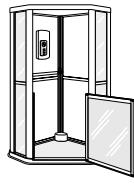

CUBICLE SEATS

SIDE ENTRY MK2

Tip-up PVC Shower Seat, with Adjustable Folding Support Legs
code: SHSS4SEMK2
£158.00

Tip-up Padded Seat, with adjustable folding support legs
code: SHSS4PSEMK2
£237.00

Tip-up PVC shower seat, with folding legs/ arms/ fixed backrest
code: SHSS5SEMK2
£232.00

Tip-up shower seat, with flat padded seat with folding legs/arms, fixed backrest
code: SHSS5PSE2FP
£333.00

CORNER CUBICLE

Shower stool
code: IDPBS01
£57.00

FRONT ENTRY 100MK2

Padded bench seat, with or without aperture (does not fold away)
code: SHSS3100
£210.00