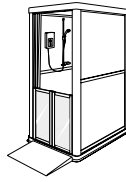

CUBICLE SEATS

SIDE ENTRY MK2

Tip-up PVC Shower Seat, with Adjustable Folding Support Legs
code: SHSS4SEMK2
£158.00

Tip-up Padded Seat, with adjustable folding support legs
code: SHSS4PSEMK2
£237.00

Tip-up PVC shower seat, with folding legs/ arms/ fixed backrest
code: SHSS5SEMK2
£232.00

Tip-up shower seat, with flat padded seat with folding legs/arms, fixed backrest
code: SHSS5PSE2FP
£333.00

CORNER CUBICLE

Shower stool
code: IDPBS01
£57.00

FRONT ENTRY 100MK2

Padded bench seat, with or without aperture (does not fold away)
code: SHSS3100
£210.00