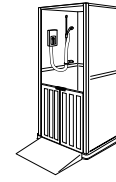

Tip-up shower seat, with flat padded seat with folding legs/arms, fixed backrest
code: SHSS5P100
£333.00

FRONT ENTRY 75,101,120

Padded bench seat, with or without aperture (does not fold away)
code: SHSS375/SHSS3101/SHSS3120
£210.00

Tip-up PVC shower seat, with adjustable folding support legs
code: SHSS475/SHSS4101/SHSS4120
£158.00

Tip-up Padded seat, with adjustable folding support legs
code: SHSS4P75/SHSS4P101/SHSS4P120
£237.00

Tip-up PVC shower seat, with folding legs/arms, fixed backrest
code: SHSS575/SHSS5101/SHSS5120
£232.00

Tip-up shower seat, with flat padded seat with folding legs/arms/ fixed backrest
code: SHSS5P75/SHSS5P101/SHSS5P120
£333.00

SLIMLINE SIDE ENTRY

Padded bench seat, with or without aperture (does not fold away)
code: SHSS2SL
£180.00