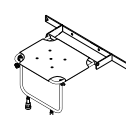

Tip-up PVC shower seat, with adjustable folding support legs
code: SHSS475/SHSS4101/SHSS4120
£158.00

Tip-up Padded seat, with adjustable folding support legs
code: SHSS4P75/SHSS4P101/SHSS4P120
£237.00

Tip-up PVC shower seat, with folding legs/arms, fixed backrest
code: SHSS575/SHSS5101/SHSS5120
£232.00

Tip-up shower seat, with flat padded seat with folding legs/arms/ fixed backrest
code: SHSS5P75/SHSS5P101/SHSS5P120
£333.00

SLIMLINE SIDE ENTRY

Padded bench seat, with or without aperture (does not fold away)
code: SHSS2SL
£180.00