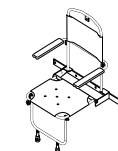

Tip-up shower seat, with flat padded seat with folding legs/arms, fixed backrest
code: SHSS5P100
£333.00

FRONT ENTRY 75,101,120

Padded bench seat, with or without aperture (does not fold away)
code: SHSS375/SHSS3101/SHSS3120
£210.00

Tip-up PVC shower seat, with adjustable folding support legs
code: SHSS475/SHSS4101/SHSS4120
£158.00

Tip-up Padded seat, with adjustable folding support legs
code: SHSS4P75/SHSS4P101/SHSS4P120
£237.00

Tip-up PVC shower seat, with folding legs/arms, fixed backrest
code: SHSS575/SHSS5101/SHSS5120
£232.00

Tip-up shower seat, with flat padded seat with folding legs/arms/ fixed backrest
code: SHSS5P75/SHSS5P101/SHSS5P120
£333.00

SLIMLINE SIDE ENTRY

Padded bench seat, with or without aperture (does not fold away)
code: SHSS2SL
£180.00