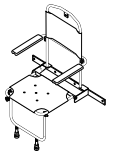

Tip-up PVC shower seat, with adjustable folding support legs
code: SHSS4S/L
£158.00

Tip-up Padded seat, with adjustable folding support legs
code: SHSS4PS/L
£237.00

Tip-up PVC shower seat, with folding legs & arms, fixed backrest
code: SHSS5S/L
£232.00

Tip-up shower seat with flat padded seat with folding legs & arms, fixed backrest
code: SHSS5PS/E
£333.00

SIDE ENTRY MK1

Padded bench seat, with or without aperture (does not fold away)
Side Entry Mk1
code: SHSS2SE
£180.00

Tip-up PVC shower seat, with adjustable folding support legs
code: SHSS4SE
£158.00

Tip-up Padded seat, with adjustable folding support legs
code: SHSS4PSE
£237.00

Tip-up PVC shower seat with folding legs/arms/ fixed backrest
code: SHSS5SE
£232.00