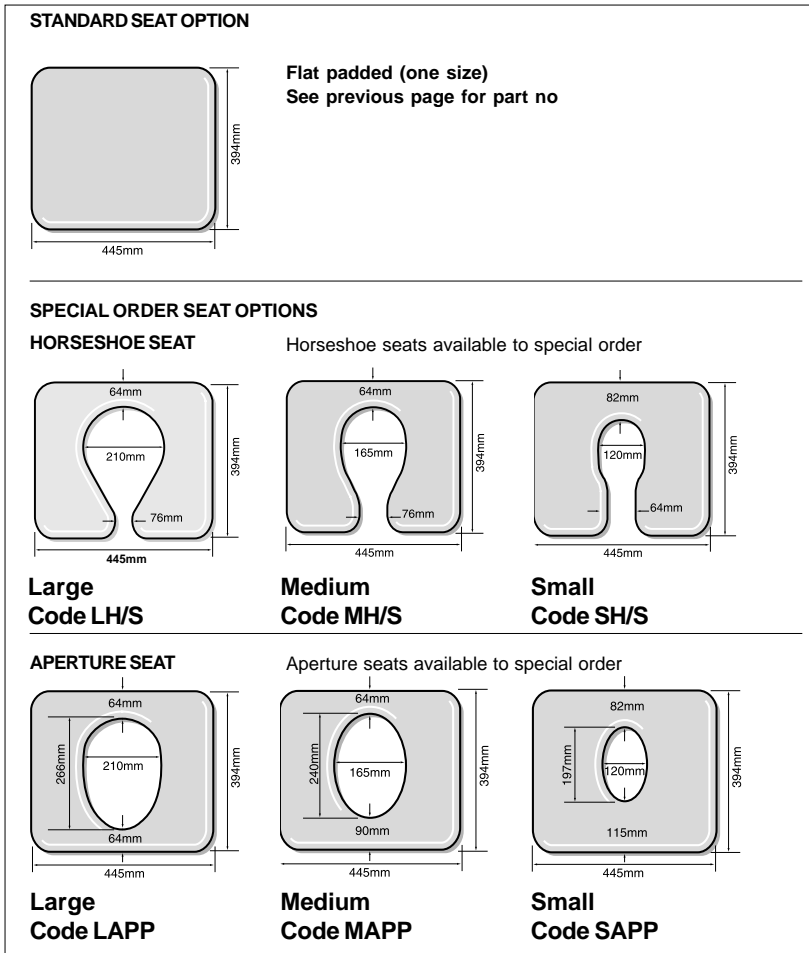

Tip-up PVC shower seat, with adjustable folding support legs
code: SHSS4SE
£158.00

Tip-up Padded seat, with adjustable folding support legs
code: SHSS4PSE
£237.00

Tip-up PVC shower seat with folding legs/arms/ fixed backrest
code: SHSS5SE
£232.00

Tip-up shower seat, with flat padded seat with folding legs/arms/ fixed backrest
code: SHSS5PS/E
£333.00

Notes:

Cubicle model must be stated at point of order.
Aperture & horseshoe seats available to special order.
Shower seats for cubicles have a maximum load 127kg (20 stones) (279lb)

Shower Cubicle Seats - Information for ordering

Chiltern Invadex produce a wide range of seats for use with the Shower Cubicle range. Basic size information is shown below. Seats can be made to order (extended delivery times apply).