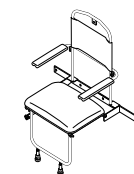

Tip-up PVC shower seat, with adjustable folding support legs
code: SHSS4100
£158.00

Tip-up Padded Seat, with adjustable folding support legs
code: SHSS4P100
£237.00

Tip-up PVC shower seat, with folding legs/arms/ fixed backrest
code: SHSS5100
£232.00

Tip-up shower seat, with flat padded seat with folding legs/arms, fixed backrest
code: SHSS5P100
£333.00

FRONT ENTRY 75,101,120

Padded bench seat, with or without aperture (does not fold away)
code: SHSS375/SHSS3101/SHSS3120
£210.00

Tip-up PVC shower seat, with adjustable folding support legs
code: SHSS475/SHSS4101/SHSS4120
£158.00

Tip-up Padded seat, with adjustable folding support legs
code: SHSS4P75/SHSS4P101/SHSS4P120
£237.00

Tip-up PVC shower seat, with folding legs/arms, fixed backrest
code: SHSS575/SHSS5101/SHSS5120
£232.00

Tip-up shower seat, with flat padded seat with folding legs/arms/ fixed backrest
code: SHSS5P75/SHSS5P101/SHSS5P120
£333.00

SLIMLINE SIDE ENTRY

Padded bench seat, with or without aperture (does not fold away)
code: SHSS2SL
£180.00