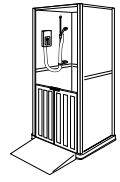

Tip-up shower seat, with flat padded seat with folding legs/arms/ fixed backrest
code: SHSS5P75/SHSS5P101/SHSS5P120
£333.00

SLIMLINE SIDE ENTRY

Padded bench seat, with or without aperture (does not fold away)
code: SHSS2SL
£180.00

Tip-up PVC shower seat, with adjustable folding support legs
code: SHSS4S/L
£158.00

Tip-up Padded seat, with adjustable folding support legs
code: SHSS4PS/L
£237.00

Tip-up PVC shower seat, with folding legs & arms, fixed backrest
code: SHSS5S/L
£232.00

Tip-up shower seat with flat padded seat with folding legs & arms, fixed backrest
code: SHSS5PS/E
£333.00

SIDE ENTRY MK1

Padded bench seat, with or without aperture (does not fold away)
Side Entry Mk1
code: SHSS2SE
£180.00