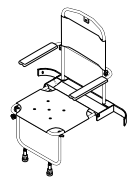

CUBICLE SEATS

SIDE ENTRY MK2

Tip-up PVC Shower Seat, with Adjustable Folding Support Legs
code: SHSS4SEMK2
£158.00

Tip-up Padded Seat, with adjustable folding support legs
code: SHSS4PSEMK2
£237.00

Tip-up PVC shower seat, with folding legs/ arms/ fixed backrest
code: SHSS5SEMK2
£232.00

Tip-up shower seat, with flat padded seat with folding legs/arms, fixed backrest
code: SHSS5PSE2FP
£333.00

CORNER CUBICLE

Shower stool
code: IDPBS01
£57.00

FRONT ENTRY 100MK2

Padded bench seat, with or without aperture (does not fold away)
code: SHSS3100
£210.00

Tip-up PVC shower seat, with adjustable folding support legs
code: SHSS4100
£158.00

Tip-up Padded Seat, with adjustable folding support legs
code: SHSS4P100
£237.00

Tip-up PVC shower seat, with folding legs/arms/ fixed backrest
code: SHSS5100
£232.00