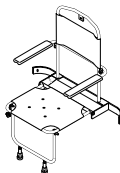

CUBICLE SEATS

SIDE ENTRY MK2

Tip-up PVC Shower Seat, with Adjustable Folding Support Legs
code: SHSS4SEMK2
£158.00

Tip-up Padded Seat, with adjustable folding support legs
code: SHSS4PSEMK2
£237.00

Tip-up PVC shower seat, with folding legs/ arms/ fixed backrest
code: SHSS5SEMK2
£232.00

Tip-up shower seat, with flat padded seat with folding legs/arms, fixed backrest
code: SHSS5PSE2FP
£333.00

CORNER CUBICLE

Shower stool
code: IDPBS01
£57.00

FRONT ENTRY 100MK2

Padded bench seat, with or without aperture (does not fold away)
code: SHSS3100
£210.00

Tip-up PVC shower seat, with adjustable folding support legs
code: SHSS4100
£158.00

Tip-up Padded Seat, with adjustable folding support legs
code: SHSS4P100
£237.00

Tip-up PVC shower seat, with folding legs/arms/ fixed backrest
code: SHSS5100
£232.00

Tip-up shower seat, with flat padded seat with folding legs/arms, fixed backrest
code: SHSS5P100
£333.00

FRONT ENTRY 75,101,120

Padded bench seat, with or without aperture (does not fold away)
code: SHSS375/SHSS3101/SHSS3120
£210.00