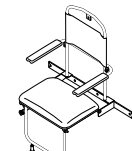

Tip-up PVC shower seat, with adjustable folding support legs
code: SHSS475/SHSS4101/SHSS4120
£158.00

Tip-up Padded seat, with adjustable folding support legs
code: SHSS4P75/SHSS4P101/SHSS4P120
£237.00

Tip-up PVC shower seat, with folding legs/arms, fixed backrest
code: SHSS575/SHSS5101/SHSS5120
£232.00

Tip-up shower seat, with flat padded seat with folding legs/arms/ fixed backrest
code: SHSS5P75/SHSS5P101/SHSS5P120
£333.00

SLIMLINE SIDE ENTRY

Padded bench seat, with or without aperture (does not fold away)
code: SHSS2SL
£180.00

Tip-up PVC shower seat, with adjustable folding support legs
code: SHSS4S/L
£158.00

Tip-up Padded seat, with adjustable folding support legs
code: SHSS4PS/L
£237.00

Tip-up PVC shower seat, with folding legs & arms, fixed backrest
code: SHSS5S/L
£232.00

Tip-up shower seat with flat padded seat with folding legs & arms, fixed backrest
code: SHSS5PS/E
£333.00

SIDE ENTRY MK1

Padded bench seat, with or without aperture (does not fold away)
Side Entry Mk1
code: SHSS2SE
£180.00