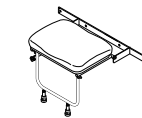

Tip-up PVC shower seat, with adjustable folding support legs
code: SHSS4100
£158.00

Tip-up Padded Seat, with adjustable folding support legs
code: SHSS4P100
£237.00

Tip-up PVC shower seat, with folding legs/arms/ fixed backrest
code: SHSS5100
£232.00

Tip-up shower seat, with flat padded seat with folding legs/arms, fixed backrest
code: SHSS5P100
£333.00

FRONT ENTRY 75,101,120

Padded bench seat, with or without aperture (does not fold away)
code: SHSS375/SHSS3101/SHSS3120
£210.00

Tip-up PVC shower seat, with adjustable folding support legs
code: SHSS475/SHSS4101/SHSS4120
£158.00

Tip-up Padded seat, with adjustable folding support legs
code: SHSS4P75/SHSS4P101/SHSS4P120
£237.00

Tip-up PVC shower seat, with folding legs/arms, fixed backrest
code: SHSS575/SHSS5101/SHSS5120
£232.00

Tip-up shower seat, with flat padded seat with folding legs/arms/ fixed backrest
code: SHSS5P75/SHSS5P101/SHSS5P120
£333.00

SLIMLINE SIDE ENTRY

Padded bench seat, with or without aperture (does not fold away)
code: SHSS2SL
£180.00