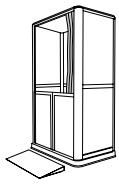

CUBICLE SEATS

SIDE ENTRY MK2

Tip-up PVC Shower Seat, with Adjustable Folding Support Legs
code: SHSS4SEMK2
£158.00

Tip-up Padded Seat, with adjustable folding support legs
code: SHSS4PSEMK2
£237.00

Tip-up PVC shower seat, with folding legs/ arms/ fixed backrest
code: SHSS5SEMK2
£232.00

Tip-up shower seat, with flat padded seat with folding legs/arms, fixed backrest
code: SHSS5PSE2FP
£333.00

CORNER CUBICLE

Shower stool
code: IDPBS01
£57.00

FRONT ENTRY 100MK2

Padded bench seat, with or without aperture (does not fold away)
code: SHSS3100
£210.00