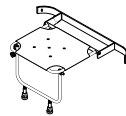

Tip-up shower seat, with flat padded seat with folding legs/arms, fixed backrest
code: SHSS5PSE2FP
£333.00

CORNER CUBICLE

Shower stool
code: IDPBS01
£57.00

FRONT ENTRY 100MK2

Padded bench seat, with or without aperture (does not fold away)
code: SHSS3100
£210.00

Tip-up PVC shower seat, with adjustable folding support legs
code: SHSS4100
£158.00

Tip-up Padded Seat, with adjustable folding support legs
code: SHSS4P100
£237.00

Tip-up PVC shower seat, with folding legs/arms/ fixed backrest
code: SHSS5100
£232.00