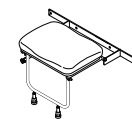

Tip-up PVC shower seat, with adjustable folding support legs
code: SHSS475/SHSS4101/SHSS4120
£158.00

Tip-up Padded seat, with adjustable folding support legs
code: SHSS4P75/SHSS4P101/SHSS4P120
£237.00

Tip-up PVC shower seat, with folding legs/arms, fixed backrest
code: SHSS575/SHSS5101/SHSS5120
£232.00

Tip-up shower seat, with flat padded seat with folding legs/arms/ fixed backrest
code: SHSS5P75/SHSS5P101/SHSS5P120
£333.00

SLIMLINE SIDE ENTRY

Padded bench seat, with or without aperture (does not fold away)
code: SHSS2SL
£180.00

Tip-up PVC shower seat, with adjustable folding support legs
code: SHSS4S/L
£158.00

Tip-up Padded seat, with adjustable folding support legs
code: SHSS4PS/L
£237.00

Tip-up PVC shower seat, with folding legs & arms, fixed backrest
code: SHSS5S/L
£232.00

Tip-up shower seat with flat padded seat with folding legs & arms, fixed backrest
code: SHSS5PS/E
£333.00

SIDE ENTRY MK1

Padded bench seat, with or without aperture (does not fold away)
Side Entry Mk1
code: SHSS2SE
£180.00