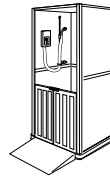

Tip-up shower seat, with flat padded seat with folding legs/arms, fixed backrest
code: SHSS5PSE2FP
£333.00

CORNER CUBICLE

Shower stool
code: IDPBS01
£57.00

FRONT ENTRY 100MK2

Padded bench seat, with or without aperture (does not fold away)
code: SHSS3100
£210.00

Tip-up PVC shower seat, with adjustable folding support legs
code: SHSS4100
£158.00

Tip-up Padded Seat, with adjustable folding support legs
code: SHSS4P100
£237.00

Tip-up PVC shower seat, with folding legs/arms/ fixed backrest
code: SHSS5100
£232.00

Tip-up shower seat, with flat padded seat with folding legs/arms, fixed backrest
code: SHSS5P100
£333.00

FRONT ENTRY 75,101,120

Padded bench seat, with or without aperture (does not fold away)
code: SHSS375/SHSS3101/SHSS3120
£210.00