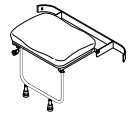

CUBICLE SEATS

SIDE ENTRY MK2

Tip-up PVC Shower Seat, with Adjustable Folding Support Legs
code: SHSS4SEMK2
£158.00

Tip-up Padded Seat, with adjustable folding support legs
code: SHSS4PSEMK2
£237.00

Tip-up PVC shower seat, with folding legs/ arms/ fixed backrest
code: SHSS5SEMK2
£232.00

Tip-up shower seat, with flat padded seat with folding legs/arms, fixed backrest
code: SHSS5PSE2FP
£333.00

CORNER CUBICLE

Shower stool
code: IDPBS01
£57.00

FRONT ENTRY 100MK2

Padded bench seat, with or without aperture (does not fold away)
code: SHSS3100
£210.00