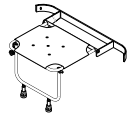

CUBICLE SEATS

SIDE ENTRY MK2

Tip-up PVC Shower Seat, with Adjustable Folding Support Legs
code: SHSS4SEMK2
£158.00

Tip-up Padded Seat, with adjustable folding support legs
code: SHSS4PSEMK2
£237.00

Tip-up PVC shower seat, with folding legs/ arms/ fixed backrest
code: SHSS5SEMK2
£232.00

Tip-up shower seat, with flat padded seat with folding legs/arms, fixed backrest
code: SHSS5PSE2FP
£333.00

CORNER CUBICLE

Shower stool
code: IDPBS01
£57.00

FRONT ENTRY 100MK2

Padded bench seat, with or without aperture (does not fold away)
code: SHSS3100
£210.00