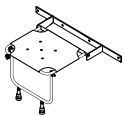

Tip-up shower seat, with flat padded seat with folding legs/arms/ fixed backrest
code: SHSS5P75/SHSS5P101/SHSS5P120
£333.00

SLIMLINE SIDE ENTRY

Padded bench seat, with or without aperture (does not fold away)
code: SHSS2SL
£180.00

Tip-up PVC shower seat, with adjustable folding support legs
code: SHSS4S/L
£158.00

Tip-up Padded seat, with adjustable folding support legs
code: SHSS4PS/L
£237.00

Tip-up PVC shower seat, with folding legs & arms, fixed backrest
code: SHSS5S/L
£232.00

Tip-up shower seat with flat padded seat with folding legs & arms, fixed backrest
code: SHSS5PS/E
£333.00

SIDE ENTRY MK1

Padded bench seat, with or without aperture (does not fold away)
Side Entry Mk1
code: SHSS2SE
£180.00