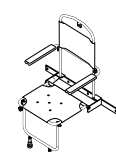

Tip-up PVC shower seat, with adjustable folding support legs
code: SHSS475/SHSS4101/SHSS4120
£158.00

Tip-up Padded seat, with adjustable folding support legs
code: SHSS4P75/SHSS4P101/SHSS4P120
£237.00

Tip-up PVC shower seat, with folding legs/arms, fixed backrest
code: SHSS575/SHSS5101/SHSS5120
£232.00

Tip-up shower seat, with flat padded seat with folding legs/arms/ fixed backrest
code: SHSS5P75/SHSS5P101/SHSS5P120
£333.00

SLIMLINE SIDE ENTRY

Padded bench seat, with or without aperture (does not fold away)
code: SHSS2SL
£180.00

Tip-up PVC shower seat, with adjustable folding support legs
code: SHSS4S/L
£158.00

Tip-up Padded seat, with adjustable folding support legs
code: SHSS4PS/L
£237.00

Tip-up PVC shower seat, with folding legs & arms, fixed backrest
code: SHSS5S/L
£232.00

Tip-up shower seat with flat padded seat with folding legs & arms, fixed backrest
code: SHSS5PS/E
£333.00

SIDE ENTRY MK1

Padded bench seat, with or without aperture (does not fold away)
Side Entry Mk1
code: SHSS2SE
£180.00