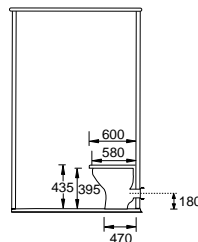

## Technical information

Ref	Dimensions
A	2015
B	960* +
C	1037
D	200
E	810
F	45
G	780
H	50
J	200

## HOW TO ORDER

	Option 1	Option 2	Option 3
<b>Cubicle description</b>	<b>Half height door</b>	<b>Trifold (Left hand)</b>	<b>Trifold (Right hand)</b>
75 Cubicle with pumped waste	Part no: SHTCU75PW Price: £2280	Part no: SHTCU75PW Price: £2280	Part no: SHTCU75PW Price: £2280
75 with gravity waste	Part no: SHTCU75G Price: £2050	Part no: SHTCU75G Price: £2050	Part no: SHTCU75G Price: £2050

## Technical information

\*Add 100mm if side controls fitted.  
+Add 75mm if basin fitted.  
G=outlet pipe at rear of cubicle  
H=cistern  
Ramp size:  
775mm x 220mm

Ref	Dimensions
A	1900
B	780*
C	930
D	215
E	810
F	70
G	50
H	200
J	775

### Shower chair compatibility

See page 113 for shower chair compatibility options

**Note:** Dimensions are for doors fully open.

**Internal dimensions:** The width is measured from acrylic panel to acrylic panel. The depth is taken from the back acrylic panel to the inner face of the door.