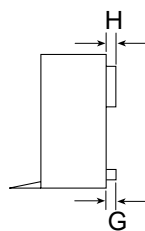

FRONT ENTRY MODEL 101 SHOWER CUBICLE TOILET

Cubicle kit contents:

- White Shower Tray
- Full height enclosure pack
- Door set - half height (not handed) or tri-fold (left or right hand) doors
- Curtain Track and Hooks (to suit door option)
- White Shower Curtain
- Fixed ramp
- Grab rails
- Shower unit options shown on p143-144 (not included in package price)
- Fitting instructions

HOW TO ORDER

	Option 1	Option 2	Option 3
Cubicle description	Half height door	Trifold (Left hand)	Trifold (Right hand)
101 Cubicle Toilet with pumped waste	Part no: SHTCU101PW Price: £2280	Part no: SHTCU101PW Price: £2280	Part no: SHTCU101PW Price: £2280
101 Cubicle Toilet with gravity waste	Part no: SHTCU101G Price: £2050	Part no: SHTCU101G Price: £2050	Part no: SHTCU101G Price: £2050

Technical information

*Add 100mm if side controls fitted.
+Add 75mm if basin fitted.
G=outlet pipe at rear of cubicle
H=cistern
Ramp size:
1000mm x 430mm

Ref	Dimensions
A	1900
B	1010*+
C	1030
D	430
E	810
F	70
G	50
H	200
J	1000