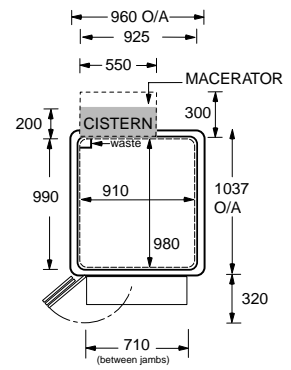

Model 100MK2 (Tri-fold doors)