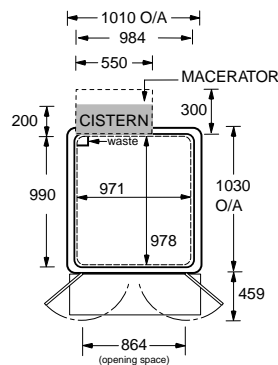

Model 101 Toilet (Standard doors)