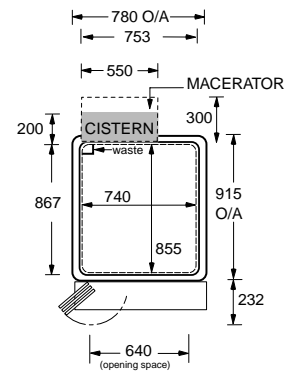

Model 75 (Tri-fold doors)