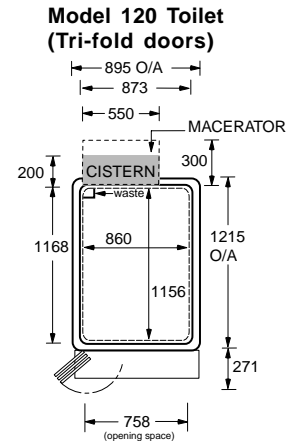

# FRONT ENTRY SHOWER CUBICLE TOILET 100MK2

Cubicle kit contents:

- White Shower Tray
- Full height enclosure pack
- Door set - half height (not handed) or tri-fold (left or right hand) doors
- Curtain Track and Hooks (to suit door option)
- White Shower Curtain
- Detachable ramp
- Grab rails
- Shower unit options shown on p143-144 (not included in package price)
- Fitting instructions

# FRONT ENTRY MODEL 75 SHOWER CUBICLE TOILET

Cubicle kit contents:

- White Shower Tray with fixed ramp
- Enclosure pack
- Door set - half height (not handed) or tri-fold (left or right hand) doors
- Curtain Track and Hooks (to suit door option)
- White Shower Curtain
- Grab rails
- Shower unit options shown on p143-144 (not included in package price)
- Fitting instructions

## HOW TO ORDER

	Option 1	Option 2	Option 3
<b>Cubicle description</b>	<b>Half height door</b>	<b>Trifold (Left hand)</b>	<b>Trifold (Right hand)</b>
120 Cubicle Toilet with pumped waste	Part no: SHTCU120PW Price: £2400	Part no: SHTCU120PW Price: £2400	Part no: SHTCU120PW Price: £2400
120 Cubicle Toilet with gravity waste	Part no: SHTCU120G Price: £2170	Part no: SHTCU120G Price: £2170	Part no: SHTCU120G Price: £2170

## Technical information

\*Add 100mm if side controls fitted.  
+Add 75mm if basin fitted.  
G=outlet pipe at rear of cubicle  
H=cistern  
Ramp size:  
890mm x 220mm

Ref	Dimensions
A	1900
B	895*+
C	1215
D	220
E	810
F	75
G	50
H	200
J	890