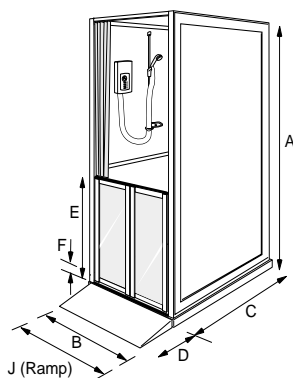

FRONT ENTRY MODEL 75 SHOWER CUBICLE TOILET

Cubicle kit contents:

- White Shower Tray with fixed ramp
- Enclosure pack
- Door set - half height (not handed) or tri-fold (left or right hand) doors
- Curtain Track and Hooks (to suit door option)
- White Shower Curtain
- Grab rails
- Shower unit options shown on p143-144 (not included in package price)
- Fitting instructions

HOW TO ORDER

	Option 1	Option 2	Option 3
Cubicle description	Half height door	Trifold (Left hand)	Trifold (Right hand)
75 Cubicle with pumped waste	Part no: SHTCU75PW Price: £2280	Part no: SHTCU75PW Price: £2280	Part no: SHTCU75PW Price: £2280
75 with gravity waste	Part no: SHTCU75G Price: £2050	Part no: SHTCU75G Price: £2050	Part no: SHTCU75G Price: £2050

Technical information

*Add 100mm if side controls fitted.
+Add 75mm if basin fitted.
G=outlet pipe at rear of cubicle
H=cistern
Ramp size:
775mm x 220mm

Ref	Dimensions
A	1900
B	780*
C	930
D	215
E	810
F	70
G	50
H	200
J	775