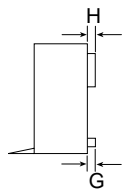

## Technical information

\*Add 100mm if side controls fitted.  
+Add 75mm if basin fitted.  
G=outlet pipe at rear of cubicle  
H=cistern  
Ramp size:  
890mm x 220mm

Ref	Dimensions
A	1900
B	895*+
C	1215
D	220
E	810
F	75
G	50
H	200
J	890