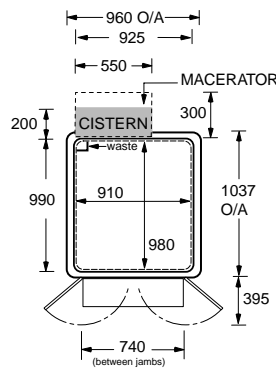

Model 100MK2 (Standard doors)