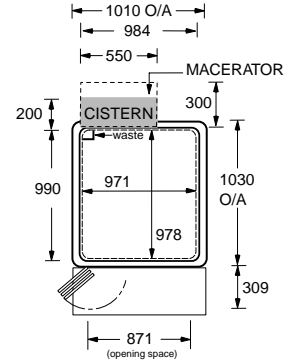

Model 101 Toilet (Tri-fold doors)