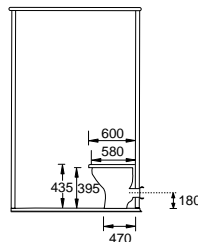

Note: Dimensions are for doors fully open.

Internal dimensions: The width is measured from acrylic panel to acrylic panel.

The depth is taken from the back acrylic panel to the inner face of the door.

*Note: Macerators should be fitted by suitably qualified personnel