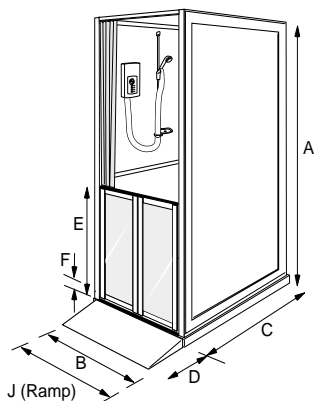

FRONT ENTRY MODEL 101 SHOWER CUBICLE TOILET

Cubicle kit contents:

- White Shower Tray
- Full height enclosure pack
- Door set - half height (not handed) or tri-fold (left or right hand) doors
- Curtain Track and Hooks (to suit door option)
- White Shower Curtain
- Fixed ramp
- Grab rails
- Shower unit options shown on p143-144 (not included in package price)
- Fitting instructions

HOW TO ORDER

	Option 1	Option 2	Option 3
Cubicle description	Half height door	Trifold (Left hand)	Trifold (Right hand)
101 Cubicle Toilet with pumped waste	Part no: SHTCU101PW Price: £2280	Part no: SHTCU101PW Price: £2280	Part no: SHTCU101PW Price: £2280
101 Cubicle Toilet with gravity waste	Part no: SHTCU101G Price: £2050	Part no: SHTCU101G Price: £2050	Part no: SHTCU101G Price: £2050

Technical information

*Add 100mm if side controls fitted.
+Add 75mm if basin fitted.
G=outlet pipe at rear of cubicle
H=cistern
Ramp size:
1000mm x 430mm

Ref	Dimensions
A	1900
B	1010*+
C	1030
D	430
E	810
F	70
G	50
H	200
J	1000