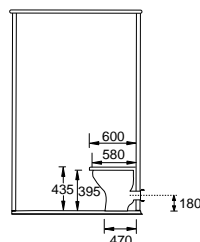

Shower chair compatibility

See page 113 for shower chair compatibility options

Note: Dimensions are for doors fully open.

Internal dimensions: The width is measured from acrylic panel to acrylic panel. The depth is taken from the back acrylic panel to the inner face of the door.

*Note: Macerators should be fitted by suitably qualified personnel