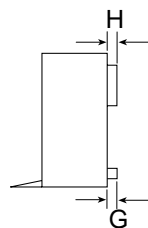

FRONT ENTRY MODEL 75 SHOWER CUBICLE TOILET

Cubicle kit contents:

- White Shower Tray with fixed ramp
- Enclosure pack
- Door set - half height (not handed) or tri-fold (left or right hand) doors
- Curtain Track and Hooks (to suit door option)
- White Shower Curtain
- Grab rails
- Shower unit options shown on p143-144 (not included in package price)
- Fitting instructions

HOW TO ORDER

	Option 1	Option 2	Option 3
Cubicle description	Half height door	Trifold (Left hand)	Trifold (Right hand)
75 Cubicle with pumped waste	Part no: SHTCU75PW Price: £2280	Part no: SHTCU75PW Price: £2280	Part no: SHTCU75PW Price: £2280
75 with gravity waste	Part no: SHTCU75G Price: £2050	Part no: SHTCU75G Price: £2050	Part no: SHTCU75G Price: £2050

Technical information

*Add 100mm if side controls fitted.
+Add 75mm if basin fitted.
G=outlet pipe at rear of cubicle
H=cistern
Ramp size:
775mm x 220mm

Ref	Dimensions
A	1900
B	780*
C	930
D	215
E	810
F	70
G	50
H	200
J	775