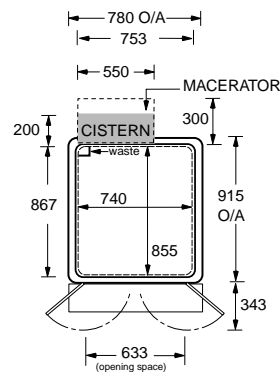

Model 75 (Standard doors)