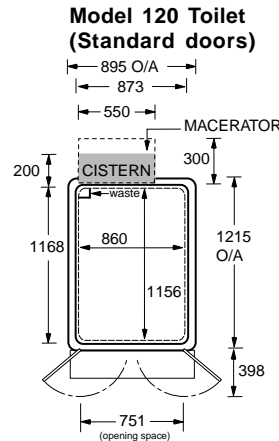

# FRONT ENTRY SHOWER CUBICLE TOILET 100MK2

Cubicle kit contents:

- White Shower Tray
- Full height enclosure pack
- Door set - half height (not handed) or tri-fold (left or right hand) doors
- Curtain Track and Hooks (to suit door option)
- White Shower Curtain
- Detachable ramp
- Grab rails
- Shower unit options shown on p143-144 (not included in package price)
- Fitting instructions

## HOW TO ORDER

	Option 1	Option 2	Option 3
<b>Cubicle description</b>	<b>Half height door</b>	<b>Trifold (Left hand)</b>	<b>Trifold (Right hand)</b>
120 Cubicle Toilet with pumped waste	Part no: SHTCU120PW Price: £2400	Part no: SHTCU120PW Price: £2400	Part no: SHTCU120PW Price: £2400
120 Cubicle Toilet with gravity waste	Part no: SHTCU120G Price: £2170	Part no: SHTCU120G Price: £2170	Part no: SHTCU120G Price: £2170

## Technical information

\*Add 100mm if side controls fitted.  
+Add 75mm if basin fitted.  
G=outlet pipe at rear of cubicle  
H=cistern  
Ramp size:  
890mm x 220mm

Ref	Dimensions
A	1900
B	895*+
C	1215
D	220
E	810
F	75
G	50
H	200
J	890

**Note:** Dimensions are for doors fully open.

**Internal dimensions:** The width is measured from acrylic panel to acrylic panel.

The depth is taken from the back acrylic panel to the inner face of the door.