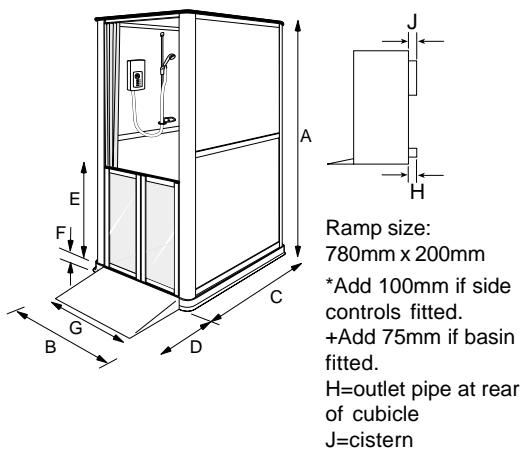

# FRONT ENTRY SHOWER CUBICLE TOILET 100MK2

Cubicle kit contents:

- White Shower Tray
- Full height enclosure pack
- Door set - half height (not handed) or tri-fold (left or right hand) doors
- Curtain Track and Hooks (to suit door option)
- White Shower Curtain
- Detachable ramp
- Grab rails
- Shower unit options shown on p143-144 (not included in package price)
- Fitting instructions

## HOW TO ORDER

	Option 1	Option 2	Option 3
<b>Cubicle description</b>	<b>Half height door</b>	<b>Trifold (Left hand)</b>	<b>Trifold (Right hand)</b>
100MK2 Cubicle Toilet with pumped waste	Part no: SHTCU100PW Price: £2280	Part no: SHTCU100PW Price: £2280	Part no: SHTCU100PW Price: £2280
100MK2 Cubicle Toilet with gravity waste	Part no: SHTCU100G Price: £2050	Part no: SHTCU100G Price: £2050	Part no: SHTCU100G Price: £2050

## Technical information

Ref	Dimensions
A	2015
B	960* +
C	1037
D	200
E	810
F	45
G	780
H	50
J	200

# FRONT ENTRY MODEL 75 SHOWER CUBICLE TOILET

Cubicle kit contents:

- White Shower Tray with fixed ramp
- Enclosure pack
- Door set - half height (not handed) or tri-fold (left or right hand) doors
- Curtain Track and Hooks (to suit door option)
- White Shower Curtain
- Grab rails
- Shower unit options shown on p143-144 (not included in package price)
- Fitting instructions