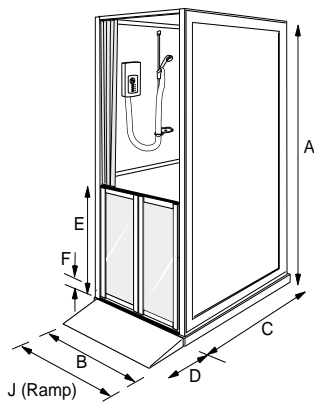

# FRONT ENTRY SHOWER CUBICLE TOILET 100MK2

Cubicle kit contents:

- White Shower Tray
- Full height enclosure pack
- Door set - half height (not handed) or tri-fold (left or right hand) doors
- Curtain Track and Hooks (to suit door option)
- White Shower Curtain
- Detachable ramp
- Grab rails
- Shower unit options shown on p143-144 (not included in package price)
- Fitting instructions

# FRONT ENTRY MODEL 120 SHOWER CUBICLE TOILET

**Cubicle kit contents:**

- White Shower Tray
- Full height enclosure pack
- Door set - half height (not handed) or tri-fold (left or right hand) doors
- Curtain Track and Hooks (to suit door option)
- White Shower Curtain
- Fixed ramp
- Grab rails
- Shower unit options shown on p143-144 (not included in package price)
- Fitting instructions

## HOW TO ORDER

	Option 1	Option 2	Option 3
<b>Cubicle description</b>	<b>Half height door</b>	<b>Trifold (Left hand)</b>	<b>Trifold (Right hand)</b>
120 Cubicle Toilet with pumped waste	Part no: SHTCU120PW Price: £2400	Part no: SHTCU120PW Price: £2400	Part no: SHTCU120PW Price: £2400
120 Cubicle Toilet with gravity waste	Part no: SHTCU120G Price: £2170	Part no: SHTCU120G Price: £2170	Part no: SHTCU120G Price: £2170

## Technical information

\*Add 100mm if side controls fitted.  
+Add 75mm if basin fitted.  
G=outlet pipe at rear of cubicle  
H=cistern  
Ramp size:  
890mm x 220mm

Ref	Dimensions
A	1900
B	895*+
C	1215
D	220
E	810
F	75
G	50
H	200
J	890