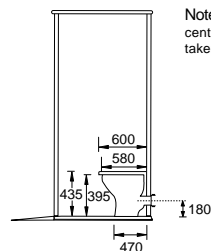

## Technical information

Ref	Dimensions
A	2015
B	960* +
C	1037
D	200
E	810
F	45
G	780
H	50
J	200

### Shower chair compatibility

See page 113 for shower chair compatibility options

**Notes:** Dimensions are for doors fully open.

**Internal dimensions:** The width is measured from acrylic panel to acrylic panel. The depth is taken from the back acrylic panel to the inner face of the door.