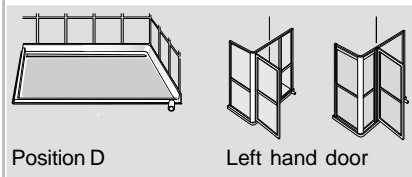

D640 (waste position D)

Impressions collection D640 Shower Assembly
with full height door and panel

See p95
for key

Any of the door layouts shown left can be made from the same code. Just select silver or white.

tray description	colour	door hand	tray size	code
D640 Waste D	Silver	Left	1135 x 700mm	00-020071403
D640 Waste D	White	Left	1135 x 700mm	00-020073403

NOTE: SHOWER TRAY IS INCLUDED AS PART OF THE KIT CODE SHOWN ABOVE