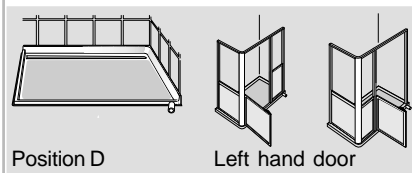

D640 (waste position D)

Impressions collection D640 Shower Assembly
with half height door and panel

See p95
for key

Any of the door layouts shown left can be made from the same code. Just select silver or white.