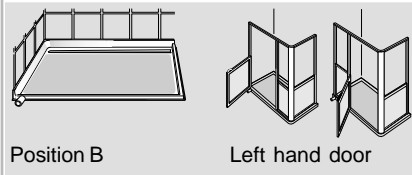

D640 (waste position B)

Impressions collection D640 Shower Assembly with half height door and panel

See p95 for key

Any of the door layouts shown left can be made from the same code. Just select silver or white.