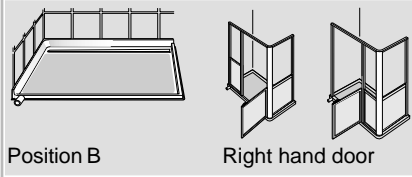

D640 (waste position B)

Impressions collection D640 Shower Assembly with half height door and panel

See p95 for key

Any of the door layouts shown left can be made from the same code. Just select silver or white.

tray description	colour	door hand	tray size	code
D640 Waste B	Silver	Right	1135 x 700mm	00-020051402
D640 Waste B	White	Right	1135 x 700mm	00-020053402

NOTE: SHOWER TRAY IS INCLUDED AS PART OF THE KIT CODE SHOWN ABOVE