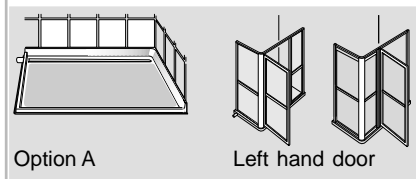

D640 (waste position A)

Impressions collection D640 Shower Assembly with full height door and panel

See p95 for key

Any of the door layouts shown left can be made from the same code. Just select silver or white.

tray description	colour	door hand	tray size	code
D640 Waste A	Silver	Left	1135 x 700mm	00-020041403
D640 Waste A	White	Left	1135 x 700mm	00-020043403

NOTE: SHOWER TRAY IS INCLUDED AS PART OF THE KIT CODE SHOWN ABOVE