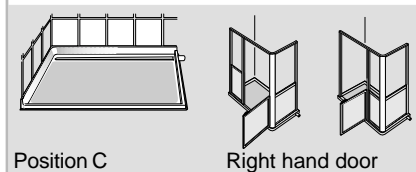

D640 (waste position C)

Impressions collection D640 Shower Assembly with half height door and panel

G2
P2

See p95 for key

Any of the door layouts shown left can be made from the same code. Just select silver or white.

tray description	colour	door hand	tray size	code
D640 Waste C	Silver	Right	1135 x 700mm	00-020061402
D640 Waste C	White	Right	1135 x 700mm	00-020063402

NOTE: SHOWER TRAY IS INCLUDED AS PART OF THE KIT CODE SHOWN ABOVE