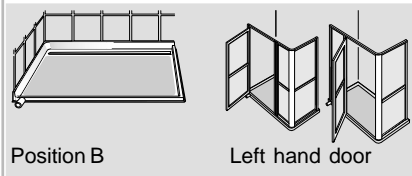

D640 (waste position B)

Impressions collection D640 Shower Assembly with full height door and panel

See p95 for key

Any of the door layouts shown left can be made from the same code. Just select silver or white.

tray description	colour	door hand	tray size	code
D640 Waste B	Silver	Left	1135 x 700mm	00-020051403
D640 Waste B	White	Left	1135 x 700mm	00-020053403

NOTE: SHOWER TRAY IS INCLUDED AS PART OF THE KIT CODE SHOWN ABOVE