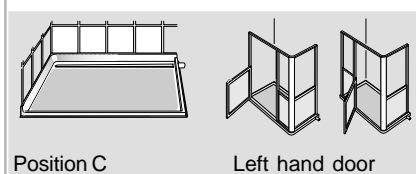

D640 (waste position C)

Impressions collection D640 Shower Assembly with half height door and panel

G2
P2

See p95 for key

Any of the door layouts shown left can be made from the same code. Just select silver or white.