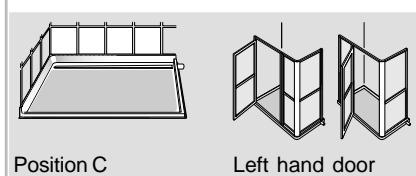

D640 (waste position C)

Impressions collection D640 Shower Assembly with full height door and panel

G2
P2

See p95 for key

Any of the door layouts shown left can be made from the same code. Just select silver or white.

tray description	colour	door hand	tray size	code
D640 Waste C	Silver	Left	1135 x 700mm	00-020061403
D640 Waste C	White	Left	1135 x 700mm	00-020063403

NOTE: SHOWER TRAY IS INCLUDED AS PART OF THE KIT CODE SHOWN ABOVE