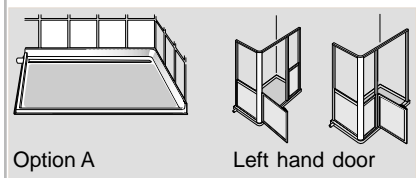

D640 (waste position A)

Impressions collection D640 Shower Assembly with half height door and panel

See p95 for key

Any of the door layouts shown left can be made from the same code. Just select silver or white.