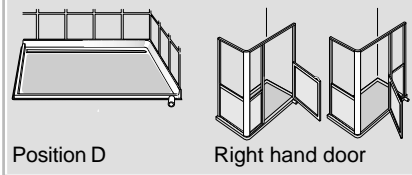

D640 (waste position D)

Impressions collection D640 Shower Assembly
with half height door and panel

See p95
for key

Any of the door layouts shown left can be made from the same code. Just select silver or white.

tray description	colour	door hand	tray size	code
D640 Waste D	Silver	Right	1135 x 700mm	00-020071402
D640 Waste D	White	Right	1135 x 700mm	00-020073402

NOTE: SHOWER TRAY IS INCLUDED AS PART OF THE KIT CODE SHOWN ABOVE