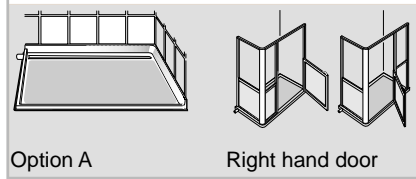

D640 (waste position A)

Impressions collection D640 Shower Assembly with half height door and panel

See p95 for key

Any of the door layouts shown left can be made from the same code. Just select silver or white.

tray description	colour	door hand	tray size	code
D640 Waste A	Silver	Right	1135 x 700mm	00-020041402
D640 Waste A	White	Right	1135 x 700mm	00-020043402

NOTE: SHOWER TRAY IS INCLUDED AS PART OF THE KIT CODE SHOWN ABOVE