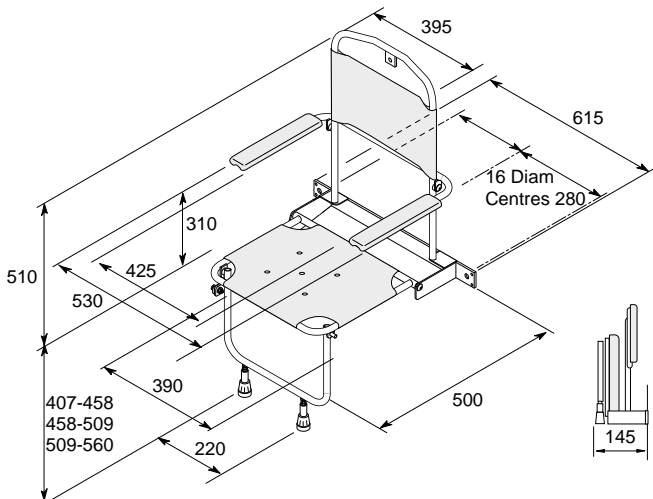

Technical information

SYMBOLS:

Bulk/oversized item

Made to order (see P200)

Tel: 0800 917 0399

www.chilterninvadex.co.uk

Fax: +44 (0) 1869 365588

sales@chilterninvadex.co.uk