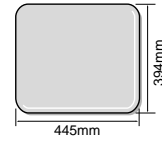

SHOWER SEAT RANGE

SHOWER SEATS

Flat padded shower seat with legs Maximum Load 200kg (31 stones) (440lb)

- For use with shower trays and in wet floor areas
- Can be folded away when not in use
- Electrostatic powder coated stainless steel frame
- Comfortable soft padded seat
- Hygienic, rot proof material
- Easy fit
- Adjustable leg height

code	product	Price
TUW13BL	Flat Padded Seat Large 18"/457mm with Folding Legs	£210

Padded horseshoe and padded aperture shower seats with legs available to special order. Price on application.

Technical information TUW13BL

Extra width flat padded shower seat with legs Maximum Load 200kg (31 stones) (440lb)

- For use with shower trays and in wet floor areas
- Can be folded away when not in use
- Durable stainless steel frame
- Comfortable soft padded seat