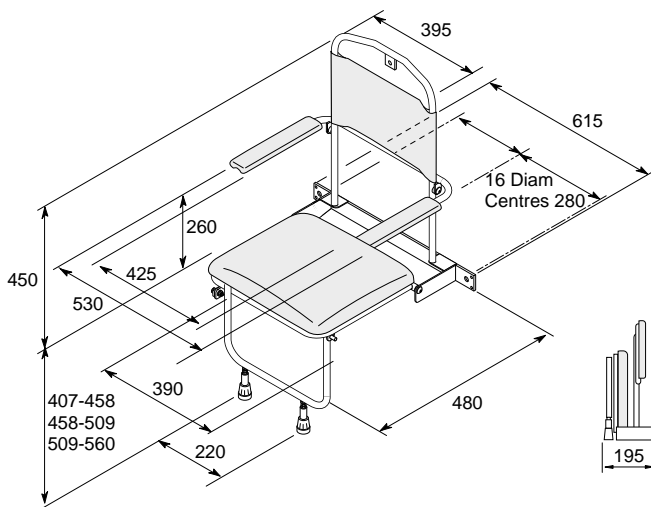

Technical information

Surefix wall mounting kit

Maximum Load 200kg (31 stones) (440lb)

- Easily attached to a wall
- Allows Chiltern Invadex shower seats to be attached to timber studwork, soft blockwork or masonry walls
- Ensures a safe, secure fixing

code	product	Price
CHSFX	Surefix Fixing Kit	£134