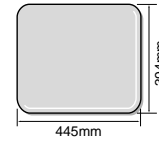

code	product	Price
TUW18	Nylon Reinforced PVC Seat with Folding Support Legs	£139