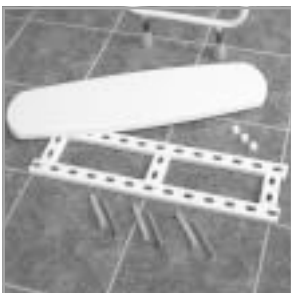

Technical information

Surefix wall mounting kit

Maximum Load 200kg (31 stones) (440lb)

- Easily attached to a wall
- Allows Chiltern Invadex shower seats to be attached to timber studwork, soft blockwork or masonry walls
- Ensures a safe, secure fixing

code	product	Price
CHSFX	Surefix Fixing Kit	£134