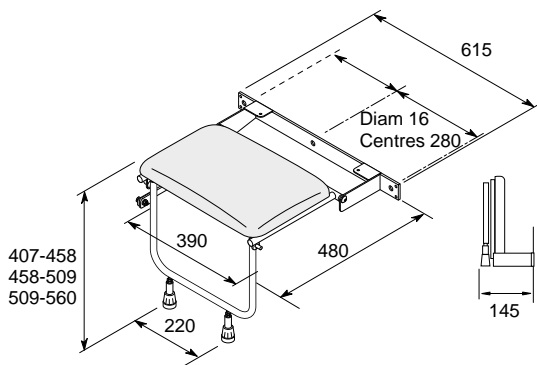

SHOWER SEAT RANGE

SHOWER SEATS

Flat padded shower seat with legs Maximum Load 200kg (31 stones) (440lb)

- For use with shower trays and in wet floor areas
- Can be folded away when not in use
- Electrostatic powder coated stainless steel frame
- Comfortable soft padded seat
- Hygienic, rot proof material
- Easy fit
- Adjustable leg height

Extra width flat padded shower seat with legs Maximum Load 200kg (31 stones) (440lb)

- For use with shower trays and in wet floor areas
- Can be folded away when not in use
- Durable stainless steel frame
- Comfortable soft padded seat