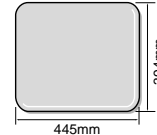

code	product	Price
TUW19	Nylon Reinforced PVC Seat with Folding Support, Legs & Arms, Fixed Backrest Shown above right (white seat and backrest fabric) as shown in Impressions Collection brochure	£210