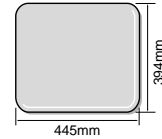

code	product	Price
TUW19P	Flat Padded Seat with Folding Legs & Arms, Fixed Backrest (pictured)	£275

Padded horseshoe and padded aperture shower seats with legs available to special order. Price on application.