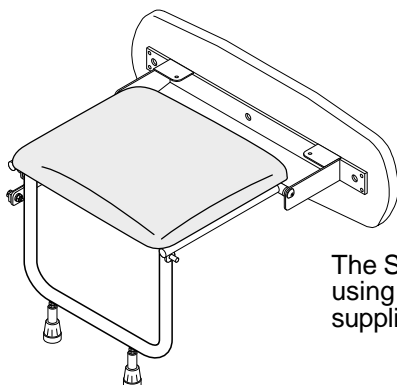

Technical information

The Surefix kit locates using coach screws supplied.