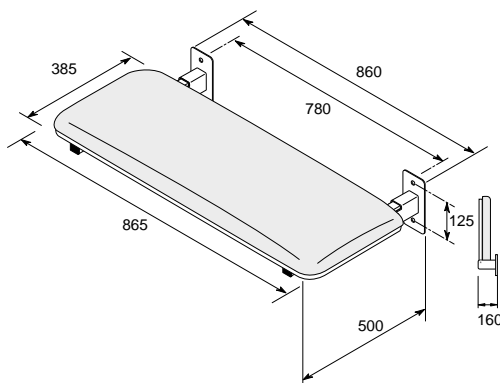

Technical information

SYMBOLS:

Bulk/oversized item

Made to order (see P200)

Tel: 0800 917 0399
www.chilterninvadex.co.uk

Fax: +44 (0) 1869 365588
sales@chilterninvadex.co.uk