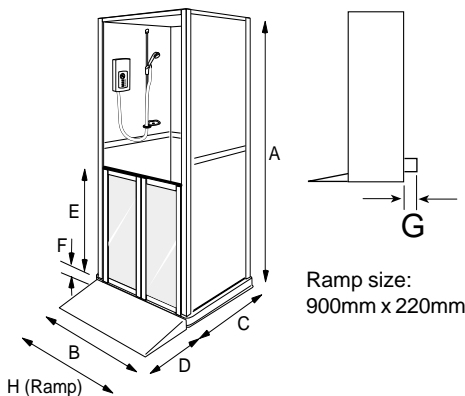

# SIDE ENTRY MK2 SHOWER CUBICLE

**Cubicle kit contents:**

- White Shower Tray
- Enclosure pack
- Door set - half height (not handed) or tri-fold (left or right hand) doors
- Curtain Track and Hooks (to suit door option)
- White Shower Curtain
- Detachable ramp
- Grab rails
- Shower unit options shown on p143-144 (not included in package price)
- Fitting instructions

# SLIMLINE SIDE ENTRY SHOWER CUBICLE

Cubicle kit contents:

- White Shower Tray
- Full height enclosure pack
- Door set - half height (not handed) or tri-fold (left or right hand) doors
- Curtain Track and Hooks (to suit door option)
- White Shower Curtain
- Detachable ramp
- Grab rails
- Shower unit options shown on p143-144 (not included in package price)
- Fitting instructions

## HOW TO ORDER

	Option 1	Option 2	Option 3
<b>Cubicle description</b>	<b>Half height door</b>	<b>Trifold (Left hand)</b>	<b>Trifold (Right hand)</b>
Slimline Side Entry with pumped waste	Part no: SHCUSLSEPW Price: £1590	Part no: SHCUSLSEPW Price: £1590	Part no: SHCUSLSEPW Price: £1590
Slimline Side Entry with gravity waste	Part no: SHCUSLSEG Price: £1350	Part no: SHCUSLSEG Price: £1350	Part no: SHCUSLSEG Price: £1350

## Technical information

Ref	Dimensions
A	1830
B	900
C	730
D	220
E	810
F	55
G	50
H	900