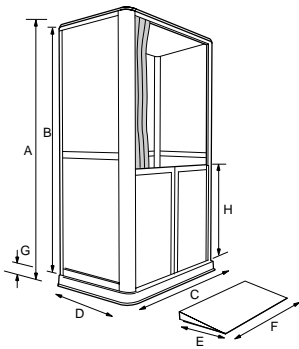

# SIDE ENTRY MK2 SHOWER CUBICLE

**Cubicle kit contents:**

- White Shower Tray
- Enclosure pack
- Door set - half height (not handed) or tri-fold (left or right hand) doors
- Curtain Track and Hooks (to suit door option)
- White Shower Curtain
- Detachable ramp
- Grab rails
- Shower unit options shown on p143-144 (not included in package price)
- Fitting instructions

## HOW TO ORDER

	Option 1	Option 2	Option 3
<b>Cubicle description</b>	<b>Half height door</b>	<b>Trifold (Left hand)</b>	<b>Trifold (Right hand)</b>
Side Entry MK2 Cubicle with pumped waste	Pt no: SHCUSEMK2PW Price: £1590	Pt no: SHCUSEMK2PW Price: £1590	Pt no: SHCUSEMK2PW Price: £1590
Side Entry MK2 Cubicle with gravity waste	Pt no: SHCUSEMK2G Price: £1350	Pt no: SHCUSEMK2G Price: £1350	Pt no: SHCUSEMK2G Price: £1350

## Technical information

Ref	Dimensions
A	2040
B	1950
C	1205
D	760
E	250
F	1025
G	60
H	810

**Ramp size:**

The Side Entry MK2 is available with a removable ramp - standard 250mm (in position) or longer graduated 500mm version (in position).

# SLIMLINE SIDE ENTRY SHOWER CUBICLE

Cubicle kit contents:

- White Shower Tray
- Full height enclosure pack
- Door set - half height (not handed) or tri-fold (left or right hand) doors
- Curtain Track and Hooks (to suit door option)
- White Shower Curtain
- Detachable ramp
- Grab rails
- Shower unit options shown on p143-144 (not included in package price)
- Fitting instructions