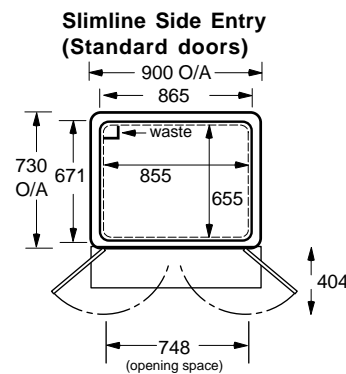

# SLIMLINE SIDE ENTRY SHOWER CUBICLE

Cubicle kit contents:

- White Shower Tray
- Full height enclosure pack
- Door set - half height (not handed) or tri-fold (left or right hand) doors
- Curtain Track and Hooks (to suit door option)
- White Shower Curtain
- Detachable ramp
- Grab rails
- Shower unit options shown on p143-144 (not included in package price)
- Fitting instructions

## HOW TO ORDER

	Option 1	Option 2	Option 3
<b>Cubicle description</b>	<b>Half height door</b>	<b>Trifold (Left hand)</b>	<b>Trifold (Right hand)</b>
Slimline Side Entry with pumped waste	Part no: SHCUSLSEPW Price: £1590	Part no: SHCUSLSEPW Price: £1590	Part no: SHCUSLSEPW Price: £1590
Slimline Side Entry with gravity waste	Part no: SHCUSLSEG Price: £1350	Part no: SHCUSLSEG Price: £1350	Part no: SHCUSLSEG Price: £1350

## Technical information

Ref	Dimensions
A	1830
B	900
C	730
D	220
E	810
F	55
G	50
H	900

### Shower chair compatibility

See page 113 for shower chair compatibility options

**Note:** Dimensions are for doors fully open.

**Internal dimensions:** The width is measured from acrylic panel to acrylic panel. The depth is taken from the back acrylic panel to the inner face of the door.