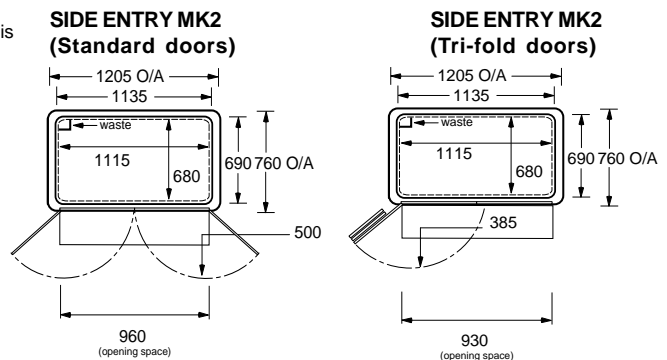

# SIDE ENTRY MK2 SHOWER CUBICLE

**Cubicle kit contents:**

- White Shower Tray
- Enclosure pack
- Door set - half height (not handed) or tri-fold (left or right hand) doors
- Curtain Track and Hooks (to suit door option)
- White Shower Curtain
- Detachable ramp
- Grab rails
- Shower unit options shown on p143-144 (not included in package price)
- Fitting instructions

## HOW TO ORDER

	Option 1	Option 2	Option 3
<b>Cubicle description</b>	<b>Half height door</b>	<b>Trifold (Left hand)</b>	<b>Trifold (Right hand)</b>
Side Entry MK2 Cubicle with pumped waste	Pt no: SHCUSEMK2PW Price: £1590	Pt no: SHCUSEMK2PW Price: £1590	Pt no: SHCUSEMK2PW Price: £1590
Side Entry MK2 Cubicle with gravity waste	Pt no: SHCUSEMK2G Price: £1350	Pt no: SHCUSEMK2G Price: £1350	Pt no: SHCUSEMK2G Price: £1350

## Technical information

Ref	Dimensions
A	2040
B	1950
C	1205
D	760
E	250
F	1025
G	60
H	810

**Ramp size:**

The Side Entry MK2 is available with a removable ramp - standard 250mm (in position) or longer graduated 500mm version (in position).

## Technical information

Ref	Dimensions
A	1830
B	900
C	730
D	220
E	810
F	55
G	50
H	900