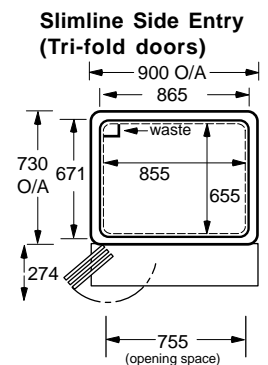

# SIDE ENTRY MK2 SHOWER CUBICLE

**Cubicle kit contents:**

- White Shower Tray
- Enclosure pack
- Door set - half height (not handed) or tri-fold (left or right hand) doors
- Curtain Track and Hooks (to suit door option)
- White Shower Curtain
- Detachable ramp
- Grab rails
- Shower unit options shown on p143-144 (not included in package price)
- Fitting instructions

# SLIMLINE SIDE ENTRY SHOWER CUBICLE

Cubicle kit contents:

- White Shower Tray
- Full height enclosure pack
- Door set - half height (not handed) or tri-fold (left or right hand) doors
- Curtain Track and Hooks (to suit door option)
- White Shower Curtain
- Detachable ramp
- Grab rails
- Shower unit options shown on p143-144 (not included in package price)
- Fitting instructions

## HOW TO ORDER

	Option 1	Option 2	Option 3
<b>Cubicle description</b>	<b>Half height door</b>	<b>Trifold (Left hand)</b>	<b>Trifold (Right hand)</b>
Slimline Side Entry with pumped waste	Part no: SHCUSLSEPW Price: £1590	Part no: SHCUSLSEPW Price: £1590	Part no: SHCUSLSEPW Price: £1590
Slimline Side Entry with gravity waste	Part no: SHCUSLSEG Price: £1350	Part no: SHCUSLSEG Price: £1350	Part no: SHCUSLSEG Price: £1350

## Technical information

Ref	Dimensions
A	1830
B	900
C	730
D	220
E	810
F	55
G	50
H	900