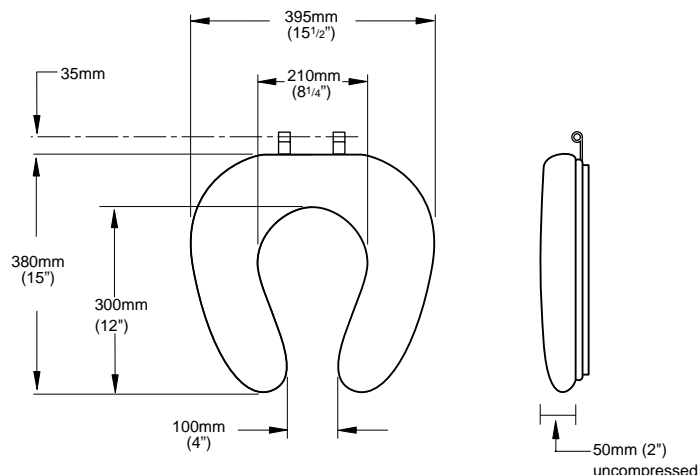

Technical information

SYMBOLS:

Bulk/oversized item

Made to order (see P200)

Tel: 0800 917 0399

www.chilterninvadex.co.uk

Fax: +44 (0) 1869 365588

sales@chilterninvadex.co.uk