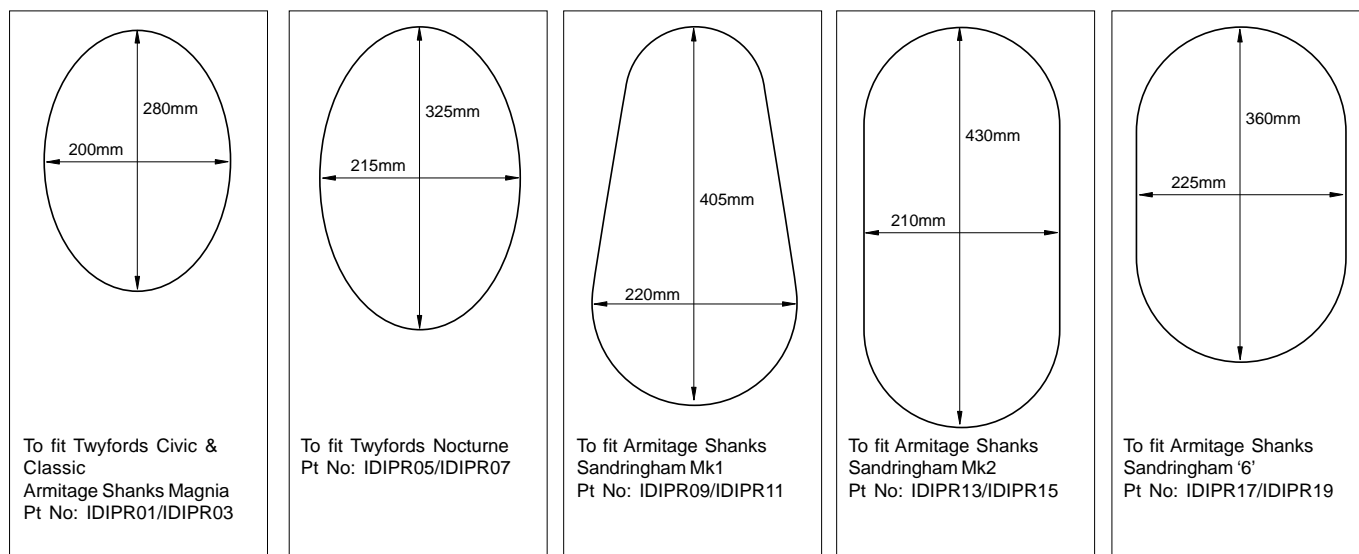

Technical information

SYMBOLS:

Bulk/oversized item

Made to order (see P200)

Tel: 0800 917 0399
www.chilterninvadex.co.uk

Fax: +44 (0) 1869 365588
sales@chilterninvadex.co.uk