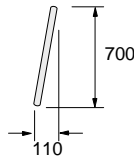

Technical Information TRT11

Bracket fixing detail

TRT11 model
1522mm c/c dimension

Shower stretchers custom made features

code	product	Price
TRT11SPEC	Height change (800/850/950/1000mm options)	£95
	Length change (1400/1500/1600/1700/1800mm options)	£225
	Width change (600/650/750/800mm options)	£95
	Distance off wall change (75/100/150mm options)	£40
	Fitted with cot sides (illustrated below) (special order delivery applies)	£95
	Skirt on front edge of stretcher (350mm deep)	£95

Prices quoted for custom made features are nett prices