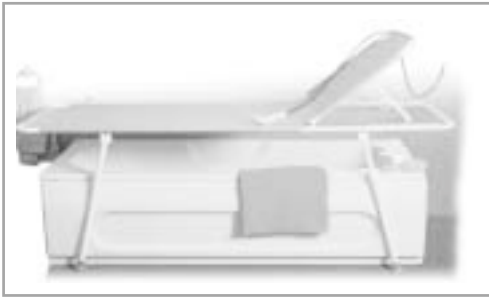

SHOWER TROLLEYS & STRETCHERS

Shower/changing stretcher with adjustable back Maximum Load 130kg (20 stones) (286lb)

- Allows clients to be washed over a bath or in a shower area
- Folds flat against the wall for neat storage
- Drain holes for quick water drainage
- Adjustable back can be locked in various positions to suit the user

code	product	Price
TRT12	Wall Mounted Tip up Shower/Changing Stretcher with Adjustable Backrest (1900mm x 700mm)	£560

Note: Standard T12 has the adjustable backrest on the right hand side as pictured. If the opposite hand is required please contact the Technical Helpdesk for assistance. If a size not detailed is required please contact Chiltern Invadex to arrange a visit from a Technical Sales Representative. Special delivery times apply.