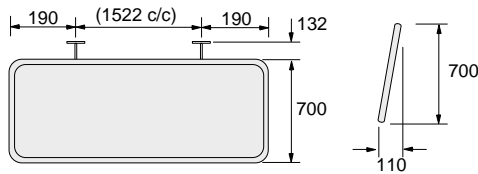

Technical Information T12

Bracket fixing detail

TRT12 model
1522mm c/c dimension

Shower stretchers custom made features

code	product	Price
TRT12SPEC	Height change (800/850/950/1000mm options - special order delivery applies)	£95
	Length change (1400/1500/1600/1700/1800mm options - special order delivery applies)	£225
	Width change (600/650/750/800mm options - special order delivery applies)	£95
	Distance off wall change (75/100/150mm options - special order delivery applies)	£40
	Fitted with cot sides (special order delivery applies)	£95
	Adjustable back fitted on left hand side	£115
	Skirt on front edge of stretcher (350mm deep)	£95

Prices quoted for custom made features are nett prices

SYMBOLS:

Bulk/oversized item

Made to order (see P200)

Tel: 0800 917 0399

www.chilterninvadex.co.uk

Fax: +44 (0) 1869 365588

sales@chilterninvadex.co.uk