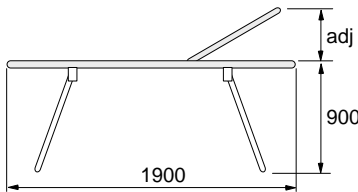

Technical Information T12

Bracket fixing detail

TRT12 model
1522mm c/c dimension

Shower stretchers custom made features

code	product	Price
TRT12SPEC	Height change (800/850/950/1000mm options - special order delivery applies)	£95
	Length change (1400/1500/1600/1700/1800mm options - special order delivery applies)	£225
	Width change (600/650/750/800mm options - special order delivery applies)	£95
	Distance off wall change (75/100/150mm options - special order delivery applies)	£40
	Fitted with cot sides (special order delivery applies)	£95
	Adjustable back fitted on left hand side	£115
	Skirt on front edge of stretcher (350mm deep)	£95

Prices quoted for custom made features are nett prices

SYMBOLS:

Bulk/oversized item

Made to order (see P200)

Tel: 0800 917 0399

www.chilterninvadex.co.uk

Fax: +44 (0) 1869 365588

sales@chilterninvadex.co.uk