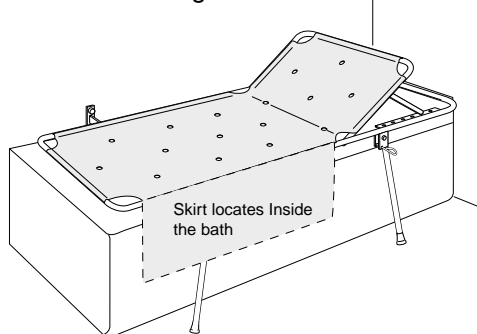

| code | product | Price |
|-------|--|-------|
| TRT11 | Wall Mounted Tip up Shower/Changing Stretcher (1900mm x 700mm) | £440 |

Note: T11 has no backrest and is not handed. If a size not detailed is required please contact Chiltern Invadex to arrange a visit from a Technical Sales Representative.

Technical Information TRT11

Bracket fixing detail

TRT11 model
1522mm c/c dimension

Shower stretchers custom made features

| code | product | Price |
|-----------|--|-------|
| TRT11SPEC | Height change (800/850/950/1000mm options) | £95 |
| | Length change (1400/1500/1600/1700/1800mm options) | £225 |
| | Width change (600/650/750/800mm options) | £95 |
| | Distance off wall change (75/100/150mm options) | £40 |
| | Fitted with cot sides (illustrated below) (special order delivery applies) | £95 |
| | Skirt on front edge of stretcher (350mm deep) | £95 |

Prices quoted for custom made features are nett prices

Skirt on front edge of stretcher

Skirt locates inside and directs water into the bath

SYMBOLS:

Bulk/oversized item

Made to order (see P200)

Tel: 0800 917 0399

www.chilterninvadex.co.uk

Fax: +44 (0) 1869 365588

sales@chilterninvadex.co.uk

SHOWER TROLLEYS & STRETCHERS

Shower/changing stretcher with adjustable back Maximum Load 130kg (20 stones) (286lb)

- Allows clients to be washed over a bath or in a shower area
- Folds flat against the wall for neat storage
- Drain holes for quick water drainage
- Adjustable back can be locked in various positions to suit the user