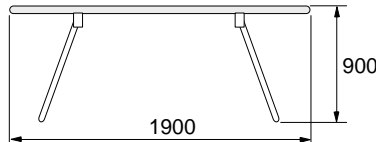

Fax: +44 (0) 1869 365588

sales@chilterninvadex.co.uk

SHOWER TROLLEYS & STRETCHERS

Shower/changing stretcher

Maximum Load 130kg (20 stones) (286lb)

- Allows clients to be washed over a bath or in a shower area
- Folds flat against the wall for neat storage
- Drain holes for quick water drainage

| code | product | Price |
|-------|--|-------|
| TRT11 | Wall Mounted Tip up Shower/Changing Stretcher (1900mm x 700mm) | £440 |

Note: T11 has no backrest and is not handed. If a size not detailed is required please contact Chiltern Invadex to arrange a visit from a Technical Sales Representative.

Technical Information TRT11

Bracket fixing detail

TRT11 model
1522mm c/c dimension

Shower stretchers custom made features

| code | product | Price |
|-----------|--|-------|
| TRT11SPEC | Height change (800/850/950/1000mm options) | £95 |
| | Length change (1400/1500/1600/1700/1800mm options) | £225 |
| | Width change (600/650/750/800mm options) | £95 |
| | Distance off wall change (75/100/150mm options) | £40 |
| | Fitted with cot sides (illustrated below) (special order delivery applies) | £95 |
| | Skirt on front edge of stretcher (350mm deep) | £95 |