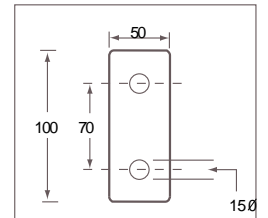

Technical Information T12

Bracket fixing detail

TRT12 model
1522mm c/c dimension

Shower stretchers custom made features

code	product	Price
TRT12SPEC	Height change (800/850/950/1000mm options - special order delivery applies)	£95
	Length change (1400/1500/1600/1700/1800mm options - special order delivery applies)	£225
	Width change (600/650/750/800mm options - special order delivery applies)	£95
	Distance off wall change (75/100/150mm options - special order delivery applies)	£40
	Fitted with cot sides (special order delivery applies)	£95
	Adjustable back fitted on left hand side	£115
	Skirt on front edge of stretcher (350mm deep)	£95

Prices quoted for custom made features are nett prices

SYMBOLS:

Bulk/oversized item

Made to order (see P200)

Tel: 0800 917 0399

www.chilterninvadex.co.uk

Fax: +44 (0) 1869 365588

sales@chilterninvadex.co.uk