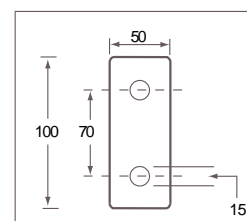

Technical Information T12

Bracket fixing detail

TRT12 model
1522mm c/c dimension

Shower stretchers custom made features

| code | product | Price |
|-----------|---|-------------|
| TRT12SPEC | Height change (800/850/950/1000mm options - special order delivery applies) | £95 |
| | Length change (1400/1500/1600/1700/1800mm options - special order delivery applies) | £225 |
| | Width change (600/650/750/800mm options - special order delivery applies) | £95 |
| | Distance off wall change (75/100/150mm options - special order delivery applies) | £40 |
| | Fitted with cot sides (special order delivery applies) | £95 |
| | Adjustable back fitted on left hand side | £115 |
| | Skirt on front edge of stretcher (350mm deep) | £95 |

SHOWER TROLLEYS & STRETCHERS

Shower/changing stretcher

Maximum Load 190kg (30 stones) (418lb)

- Padded liner complete with sides, head support & drop sides
- Safe, comfortable bathing
- Sturdy design provides reassurance for the bather

| code | product | | Price |
|-------|--|--|-------|
| TRT13 | Wall Mounted Tip up Shower/Changing Stretcher (1910mm x 715mm) | | £995 |

Note: If a size not detailed is required please contact Chiltern Invadex to arrange a visit from a Technical Sales Representative. Special delivery times apply.

Technical Information TRT13

Bracket fixing detail

T13 model
1450mm c/c dimension

Shower stretchers custom made features

| code | product | | Price |
|-----------|--|--|-------|
| TRT13SPEC | Height change (800/850/950/1000mm options) | | £95 |
| | Length change (1400/1500/1600/1700/1800mm options) | | £225 |
| | Width change (600/650/750/800mm options) | | £95 |
| | Distance off wall change (150mm/200mm options) | | £40 |