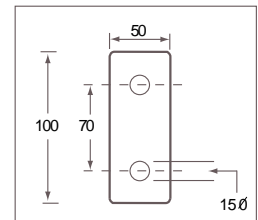

Shower trolleys custom made features

| code | product | | Price |
|----------|--|---|-------------|
| TRT1SPEC | Height change (800/850/950/1000mm options) |   | £350 |
| | Length change (1400/1500/1600/1700/1800mm options) |   | £350 |
| | Width change (600/650/750/800mm options) |   | £350 |

Fax: +44 (0) 1869 365588

sales@chilterninvadex.co.uk

SHOWER TROLLEYS & STRETCHERS

Shower/changing stretcher

Maximum Load 130kg (20 stones) (286lb)

- Allows clients to be washed over a bath or in a shower area
- Folds flat against the wall for neat storage
- Drain holes for quick water drainage

| code | product | Price |
|-------|--|-------|
| TRT11 | Wall Mounted Tip up Shower/Changing Stretcher (1900mm x 700mm) | £440 |

Note: T11 has no backrest and is not handed. If a size not detailed is required please contact Chiltern Invadex to arrange a visit from a Technical Sales Representative.

Technical Information TRT11

Bracket fixing detail

TRT11 model
1522mm c/c dimension

Shower stretchers custom made features

| code | product | Price |
|-----------|--|-------|
| TRT11SPEC | Height change (800/850/950/1000mm options) | £95 |
| | Length change (1400/1500/1600/1700/1800mm options) | £225 |
| | Width change (600/650/750/800mm options) | £95 |
| | Distance off wall change (75/100/150mm options) | £40 |
| | Fitted with cot sides (illustrated below) (special order delivery applies) | £95 |
| | Skirt on front edge of stretcher (350mm deep) | £95 |