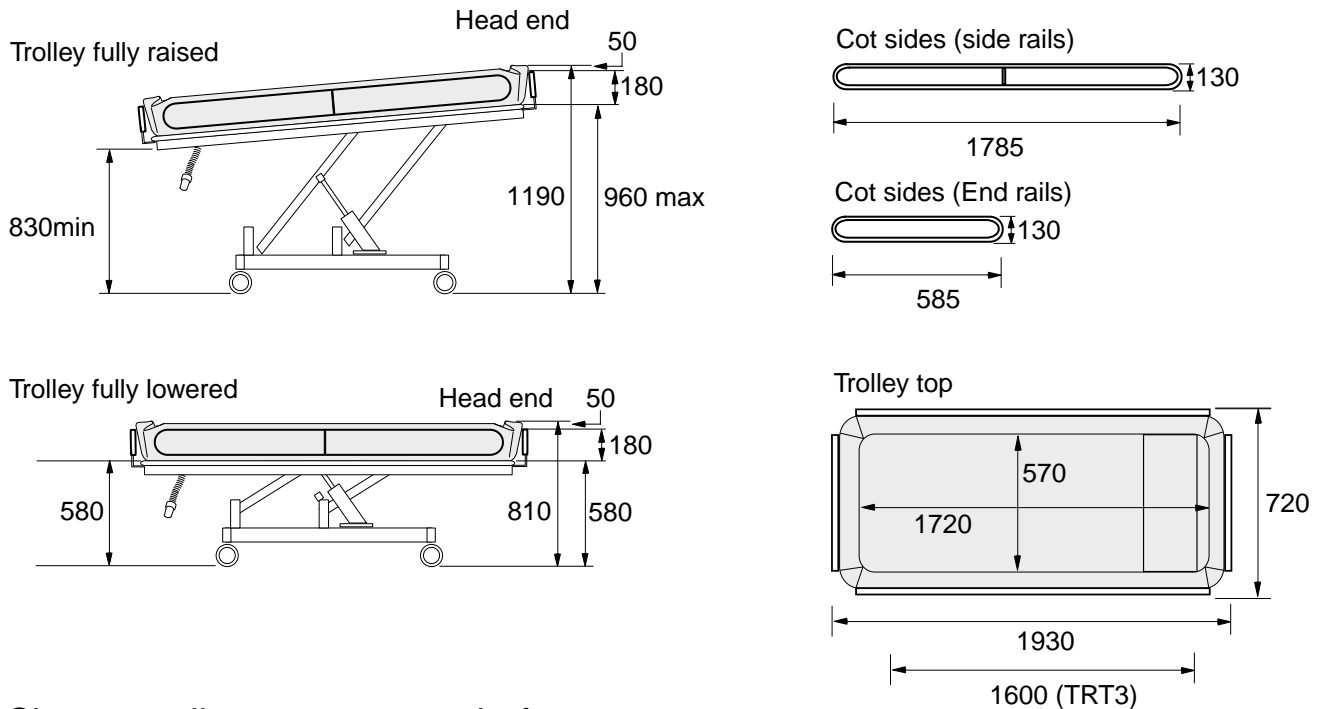

SHOWER TROLLEYS & STRETCHERS

Shower Trolley (hydraulic/electric) Maximum Load 190kg (30 stones) (418lb)

- Clients can be showered and dried without manual handling
- Braked castors prevent movement during transfer
- Convenient drop sides
- Fixed height, electric operation or hydraulic height adjustment to avoid stretching or leaning
- Padded liner with head support for comfort

| code | product | | Price |
|------|--|---|--------------|
| TRT1 | Shower Trolley Hydraulic (1930mm x 720mm) |   | £2095 |
| TRT2 | Shower Trolley Fixed Height (1930mm x 720mm) |   | £1280 |
| TRT3 | Shower Trolley Hydraulic (1600mm x 720mm) |   | £2095 |
| TRT4 | Shower Trolley Electric (1930mm x 720mm) |   | £3435 |

Shower trolleys custom made features

| code | product | | Price |
|----------|--|---|-------------|
| TRT1SPEC | Height change (800/850/950/1000mm options) |   | £350 |
| | Length change (1400/1500/1600/1700/1800mm options) |   | £350 |
| | Width change (600/650/750/800mm options) |   | £350 |

Technical Information TRT11

Bracket fixing detail

TRT11 model
1522mm c/c dimension

Shower stretchers custom made features

| code | product | Price |
|-----------|--|-------|
| TRT11SPEC | Height change (800/850/950/1000mm options) | £95 |
| | Length change (1400/1500/1600/1700/1800mm options) | £225 |
| | Width change (600/650/750/800mm options) | £95 |
| | Distance off wall change (75/100/150mm options) | £40 |
| | Fitted with cot sides (illustrated below) (special order delivery applies) | £95 |
| | Skirt on front edge of stretcher (350mm deep) | £95 |