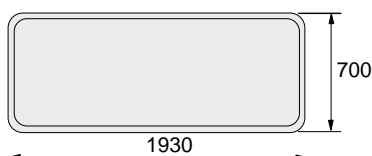

Technical Information TRT13

Bracket fixing detail

T13 model
1450mm c/c dimension

Shower stretchers custom made features

code	product		Price
TRT13SPEC	Height change (800/850/950/1000mm options)		£95
	Length change (1400/1500/1600/1700/1800mm options)		£225
	Width change (600/650/750/800mm options)		£95
	Distance off wall change (150mm/200mm options)		£40

SYMBOLS:

Bulk/oversized item

Made to order (see P200)

Tel: 0800 917 0399

www.chilterninvadex.co.uk

Fax: +44 (0) 1869 365588

sales@chilterninvadex.co.uk