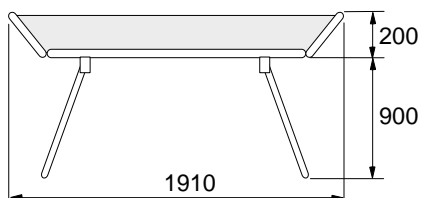

Technical Information TRT13

Bracket fixing detail

T13 model
1450mm c/c dimension

Shower stretchers custom made features

code	product		Price
TRT13SPEC	Height change (800/850/950/1000mm options)		£95
	Length change (1400/1500/1600/1700/1800mm options)		£225
	Width change (600/650/750/800mm options)		£95
	Distance off wall change (150mm/200mm options)		£40

SYMBOLS:

Bulk/oversized item

Made to order (see P200)

Tel: 0800 917 0399

www.chilterninvadex.co.uk

Fax: +44 (0) 1869 365588

sales@chilterninvadex.co.uk