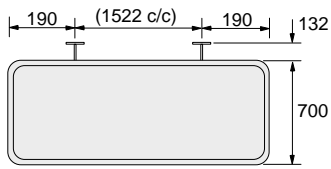

Shower trolleys custom made features

| code | product | | Price |
|----------|--|---|-------------|
| TRT1SPEC | Height change (800/850/950/1000mm options) |   | £350 |
| | Length change (1400/1500/1600/1700/1800mm options) |   | £350 |
| | Width change (600/650/750/800mm options) |   | £350 |

Fax: +44 (0) 1869 365588

sales@chilterninvadex.co.uk

SHOWER TROLLEYS & STRETCHERS

Shower/changing stretcher

Maximum Load 130kg (20 stones) (286lb)

- Allows clients to be washed over a bath or in a shower area
- Folds flat against the wall for neat storage
- Drain holes for quick water drainage

| code | product | Price |
|-------|--|-------|
| TRT11 | Wall Mounted Tip up Shower/Changing Stretcher (1900mm x 700mm) | £440 |

Note: T11 has no backrest and is not handed. If a size not detailed is required please contact Chiltern Invadex to arrange a visit from a Technical Sales Representative.

Technical Information TRT11

Bracket fixing detail

TRT11 model
1522mm c/c dimension

Shower stretchers custom made features

| code | product | Price |
|-----------|--|-------|
| TRT11SPEC | Height change (800/850/950/1000mm options) | £95 |
| | Length change (1400/1500/1600/1700/1800mm options) | £225 |
| | Width change (600/650/750/800mm options) | £95 |
| | Distance off wall change (75/100/150mm options) | £40 |
| | Fitted with cot sides (illustrated below) (special order delivery applies) | £95 |
| | Skirt on front edge of stretcher (350mm deep) | £95 |