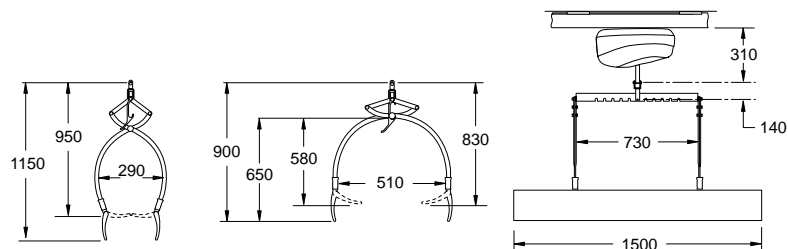

OVERHEAD HOISTS

Mortuary scoop

Maximum Load 250kg (39 stones) (550lb)

- For use with the Wispa 300 Series ceiling track hoist
- Blades open fully to accommodate the body and when placed under the deceased provide total support and dignity during transfer
- Scoop locks in position to ensure safe, secure transfer

code	product	Price
304-00100	Mortuary scoop	£2940

A tray transfer system is available to special order. Please contact your nearest Customer Service Office for details.

Technical Information

Weigh module

Maximum Load 250kg (39 stones) (550lb)

- A compact precision weighing scale that easily attaches to the lifting tape on the hoist
- Weighs up to 450kg in steps of 50g
- Supplied with carry case for storage and portability
- Allows for measurement of Body Mass Index from 35kg upwards
- Simple to read and operate

code	product	Price
WM0010	For use with Wispa Overhead Hoist, to fit Tape (easily removable)	£1200

Note: The weigh module to suit the Wispa mobile hoist is shown on page 170.

SYMBOLS:

Bulk/oversized item

Made to order (see P200)