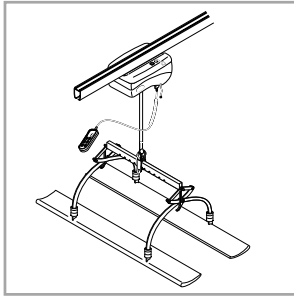

OVERHEAD HOISTS

Mortuary scoop

Maximum Load 250kg (39 stones) (550lb)

- For use with the Wispa 300 Series ceiling track hoist
- Blades open fully to accommodate the body and when placed under the deceased provide total support and dignity during transfer
- Scoop locks in position to ensure safe, secure transfer

code	product	Price
304-00100	Mortuary scoop	£2940

A tray transfer system is available to special order. Please contact your nearest Customer Service Office for details.

Technical Information

Weigh module

Maximum Load 250kg (39 stones) (550lb)

- A compact precision weighing scale that easily attaches to the lifting tape on the hoist
- Weighs up to 450kg in steps of 50g
- Supplied with carry case for storage and portability
- Allows for measurement of Body Mass Index from 35kg upwards
- Simple to read and operate