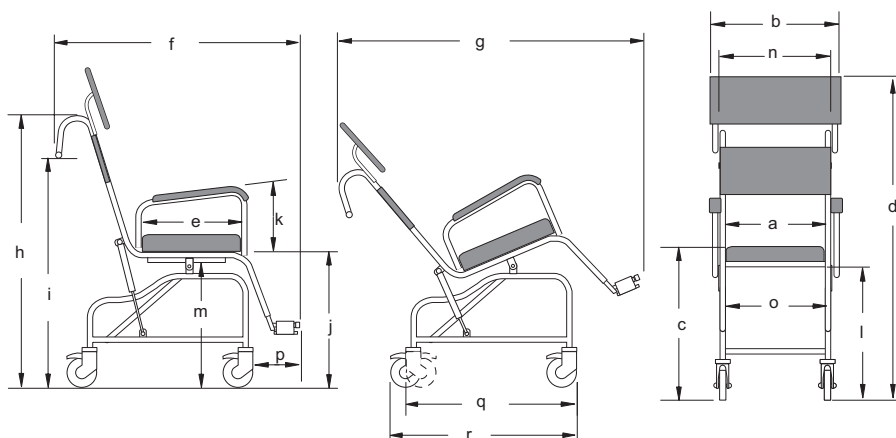

a	b	c	d	e	f	g	h	i	j	k	l	m	n	o	p	q	r
325	480	610	1095	300	1010	1210	1110	930	550	220	525	515	395	330	235	720	780