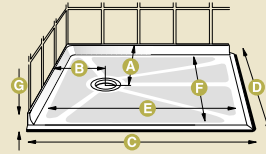

- **Tray colour matching choice** - A standard range available at no extra cost.
- **Easy clean waste trap.**
- **A choice of drain options** - Available in left or right hand drain options.
- **Easy grip assistance pole** - Assistance pole to curtain rail is provided as standard to help get in and out of the shower (option to ceiling also available).
- **Textured floor surface provides added safety.**
- **Tray edging strip** - Provides a neat join between tray and flooring.

- ▲ **Rising Butt Hinge (655/760 only)** - Allows the door to rise and glide smoothly and effortlessly across the shower tray.
- **Doors rotate 180 degrees** - opening out or inwards for greater flexibility and user preference.
- **Ease of operation for independent showering.**

Westdale tray is supplied with edging strip.
Add 30mm to dimensions C & D.

Westdale 655 - left hand tray

Westdale 760 - right hand tray

Westdale 1000 - square

Door Options

Tri-fold doors - Westdale 1000

Tri-fold doors - Westdale 655 & 760

Height from tray to top of door 810mm
Dimensions are in mm and for guidance only.

Closed

Open inward

Open outward

OPTIONS

- 1** Fold-away shower seat
- 2** Grab rails
- 3** Choice of shower units from a range of leading manufacturers