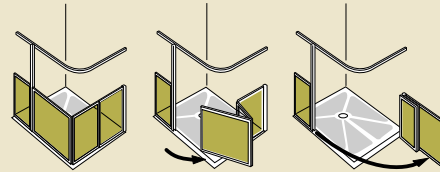

- **Tray colour matching choice** - A standard range available at no extra cost.
- **Easy clean waste trap.**
- **A choice of drain options** - Available in left or right hand drain options.
- **Easy grip assistance pole** - Assistance pole to curtain rail is provided as standard to help get in and out of the shower (option to ceiling also available).
- **Textured floor surface provides added safety.**
- **Tray edging strip** - Provides a neat join between tray and flooring.

- ▲ **Rising Butt Hinge (655/760 only)** - Allows the door to rise and glide smoothly and effortlessly across the shower tray.
- **Doors rotate 180 degrees** - opening out or inwards for greater flexibility and user preference.
- **Ease of operation for independent showering.**

Westdale tray is supplied with edging strip.
Add 30mm to dimensions C & D.

Westdale 655 - left hand tray

Westdale 760 - right hand tray

Westdale 1000 - square

Door Options

Tri-fold doors - Westdale 1000

Tri-fold doors - Westdale 655 & 760

Height from tray to top of door 810mm
Dimensions are in mm and for guidance only.

Closed

Open inward

Open outward

OPTIONS

- 1** Fold-away shower seat
- 2** Grab rails
- 3** Choice of shower units from a range of leading manufacturers