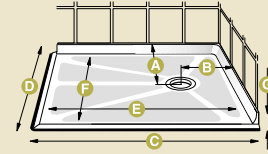

- **Tray colour matching choice** - A standard range available at no extra cost.
- **Easy clean waste trap.**
- **A choice of drain options** - Available in left or right hand drain options.
- **Easy grip assistance pole** - Assistance pole to curtain rail is provided as standard to help get in and out of the shower (option to ceiling also available).
- **Textured floor surface provides added safety.**
- **Tray edging strip** - Provides a neat join between tray and flooring.

- ▲ **Rising Butt Hinge (655/760 only)** - Allows the door to rise and glide smoothly and effortlessly across the shower tray.
- **Doors rotate 180 degrees** - opening out or inwards for greater flexibility and user preference.
- **Ease of operation for independent showering.**

Westdale tray is supplied with edging strip.
Add 30mm to dimensions C & D.

Westdale 655 - left hand tray

Westdale 760 - right hand tray

Westdale 1000 - square

Door Options

Tri-fold doors - Westdale 1000

Tri-fold doors - Westdale 655 & 760

Height from tray to top of door 810mm
Dimensions are in mm and for guidance only.

Closed

Open inward

Open outward

OPTIONS

- 1** Fold-away shower seat
- 2** Grab rails
- 3** Choice of shower units from a range of leading manufacturers