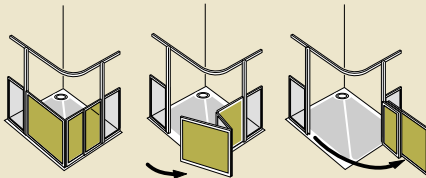

- **Tray colour matching choice** - A standard range available at no extra cost.
- **Easy clean waste trap.**
- **A choice of drain options** - Available in left or right hand drain options.
- **Easy grip assistance pole** - Assistance pole to curtain rail is provided as standard to help get in and out of the shower (option to ceiling also available).
- **Textured floor surface provides added safety.**
- **Tray edging strip** - Provides a neat join between tray and flooring.

- ▲ **Rising Butt Hinge (655/760 only)** - Allows the door to rise and glide smoothly and effortlessly across the shower tray.
- **Doors rotate 180 degrees** - opening out or inwards for greater flexibility and user preference.
- **Ease of operation for independent showering.**

Westdale tray is supplied with edging strip.
Add 30mm to dimensions C & D.

Westdale 655 - left hand tray

Westdale 760 - right hand tray

Westdale 1000 - square

Door Options

Tri-fold doors - Westdale 1000

Tri-fold doors - Westdale 655 & 760

Height from tray to top of door 810mm
Dimensions are in mm and for guidance only.

Closed

Open inward

Open outward

OPTIONS

- 1** Fold-away shower seat
- 2** Grab rails
- 3** Choice of shower units from a range of leading manufacturers