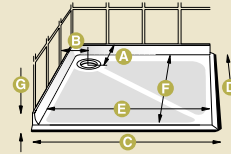

- **Tray colour matching choice** - A standard range available at no extra cost.
- **Easy clean waste trap.**
- **A choice of drain options** - Available in left or right hand drain options.
- **Easy grip assistance pole** - Assistance pole to curtain rail is provided as standard to help get in and out of the shower (option to ceiling also available).
- **Textured floor surface provides added safety.**
- **Tray edging strip** - Provides a neat join between tray and flooring.

- ▲ **Rising Butt Hinge (655/760 only)** - Allows the door to rise and glide smoothly and effortlessly across the shower tray.
- **Doors rotate 180 degrees** - opening out or inwards for greater flexibility and user preference.
- **Ease of operation for independent showering.**

Westdale tray is supplied with edging strip.
Add 30mm to dimensions C & D.

Westdale 655 - left hand tray

Westdale 760 - right hand tray

Westdale 1000 - square

Door Options

Tri-fold doors - Westdale 1000

Tri-fold doors - Westdale 655 & 760

Height from tray to top of door 810mm
Dimensions are in mm and for guidance only.

Closed

Open inward

Open outward

OPTIONS

- 1** Fold-away shower seat
- 2** Grab rails
- 3** Choice of shower units from a range of leading manufacturers