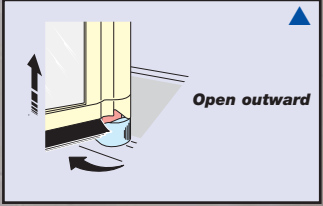

Open outward

OPTIONS

- **1** Fold-away shower seat
- **2** Grab rails
- **3** Choice of shower units from a range of leading manufacturers

Sandwell MK3 655/760

An ideal bath replacement with floor level access for ambulant or shower chair users