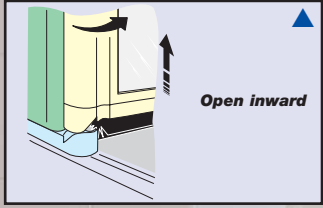

OPTIONS

- **1** Fold-away shower seat
- **2** Grab rails
- **3** Choice of shower units from a range of leading manufacturers

Westdale 655, 760, 1000
Level access for ambulant or shower chair users