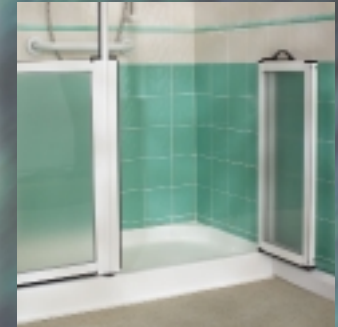

Berriedale

Technical
Information
see pages
19-23

Ideal for step-in users and with extra leg room

Ideal for the step-in user with its low access, the Berriedale is simple to install, offering a practical solution for people who need extra leg room. The tray sits neatly on the floor surface making installation quick and easy.

Please take advantage of our free on site surveying service.

Package includes

- Shower tray (Left or Right hand)
- Door enclosure
- Assistance pole
- Curtain and curtain rail

Features

- **Low access** - Ideal for step in users.
- **Side drain outlet** - Easily accommodates variations in bathroom layout.

- **Simple installation** - The Berriedale sits neatly on the floor surface.
- **Half height door enclosures to order** - Ideal for assisted bathing.
- **Handed drainage** - Left and right hand drain options.
- **Tray colour matching choice** - A standard range available at no extra cost.
- **Textured floor surface for added safety.**
- **Choice of shower units** - Available for use with this product.

Static Shower Seat

Pumped waste option
see page 18

2

1

OPTIONS

- 1 Grab rails
- 2 Choice of shower units from a range of leading manufacturers

Berriedale

Ideal for step-in users and with extra length