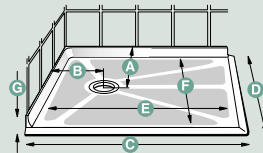

Abbeydale

Model	A	B	C	D	E	F	G
760	325	285	1200	860	1100	760	70
850	180	180	1000	1000	850	850	70
950	180	180	1100	1100	950	950	70
1050	180	180	1200	1200	1050	1050	70

Abbeydale tray is supplied with edging strip. Add 30mm to dimensions C & D. Dimensions C & D are measured from the face of the tiling lip

Door Options

Tri-fold doors - double pole (850/950/1050 only)

Abbeydale 760 - left hand tray

Abbeydale 850 - square tray

Abbeydale 950 - square tray

Abbeydale 1050 - square tray

Tri-fold doors - single pole (760 only)