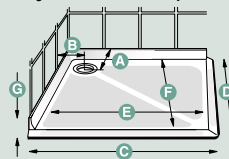

Abbeydale

Model	A	B	C	D	E	F	G
760	325	285	1200	860	1100	760	70
850	180	180	1000	1000	850	850	70
950	180	180	1100	1100	950	950	70
1050	180	180	1200	1200	1050	1050	70

Abbeydale tray is supplied with edging strip. Add 30mm to dimensions C & D. Dimensions C & D are measured from the face of the tiling lip

Door Options

Tri-fold doors - double pole (850/950/1050 only)

Abbeydale 760 - left hand tray

Abbeydale 850 - square tray

Abbeydale 950 - square tray

Abbeydale 1050 - square tray

Tri-fold doors - single pole (760 only)