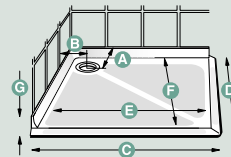

Abbeydale

Model	A	B	C	D	E	F	G
760	325	285	1200	860	1100	760	70
850	180	180	1000	1000	850	850	70
950	180	180	1100	1100	950	950	70
1050	180	180	1200	1200	1050	1050	70

Abbeydale tray is supplied with edging strip. Add 30mm to dimensions C & D. Dimensions C & D are measured from the face of the tiling lip

Door Options

Tri-fold doors - double pole (850/950/1050 only)

Abbeydale 760 - left hand tray

Abbeydale 850 - square tray

Abbeydale 950 - square tray

Abbeydale 1050 - square tray

Tri-fold doors - single pole (760 only)