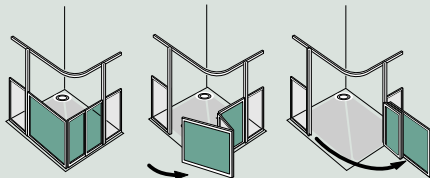

Abbeydale

Model	A	B	C	D	E	F	G
760	325	285	1200	860	1100	760	70
850	180	180	1000	1000	850	850	70
950	180	180	1100	1100	950	950	70
1050	180	180	1200	1200	1050	1050	70

Abbeydale tray is supplied with edging strip. Add 30mm to dimensions C & D. Dimensions C & D are measured from the face of the tiling lip

Door Options

Tri-fold doors - double pole (850/950/1050 only)

Abbeydale 760 - left hand tray

Abbeydale 850 - square tray

Abbeydale 950 - square tray

Abbeydale 1050 - square tray

Tri-fold doors - single pole (760 only)