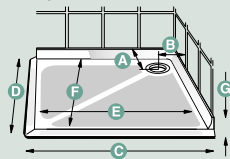

Abbeydale

Model	A	B	C	D	E	F	G
760	325	285	1200	860	1100	760	70
850	180	180	1000	1000	850	850	70
950	180	180	1100	1100	950	950	70
1050	180	180	1200	1200	1050	1050	70

Abbeydale tray is supplied with edging strip. Add 30mm to dimensions C & D. Dimensions C & D are measured from the face of the tiling lip

Door Options

Tri-fold doors - double pole (850/950/1050 only)

Abbeydale 760 - left hand tray

Abbeydale 850 - square tray

Abbeydale 950 - square tray

Abbeydale 1050 - square tray

Tri-fold doors - single pole (760 only)