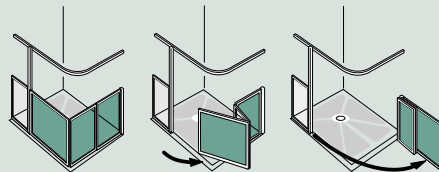

Abbeydale

Model	A	B	C	D	E	F	G
760	325	285	1200	860	1100	760	70
850	180	180	1000	1000	850	850	70
950	180	180	1100	1100	950	950	70
1050	180	180	1200	1200	1050	1050	70

Abbeydale tray is supplied with edging strip. Add 30mm to dimensions C & D. Dimensions C & D are measured from the face of the tiling lip

Door Options

Tri-fold doors - double pole (850/950/1050 only)

Abbeydale 760 - left hand tray

Abbeydale 850 - square tray

Abbeydale 950 - square tray

Abbeydale 1050 - square tray

Tri-fold doors - single pole (760 only)