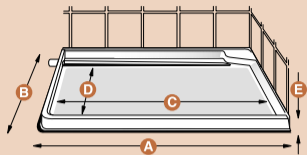

Berriedale

A	B	C	D	E
1255	710	1160	615	120

Dimensions A & B are measured from the face of the tiling lip.

Door Options

Left Hand

Right Hand

Berriedale - left hand tray

Berriedale - right hand tray