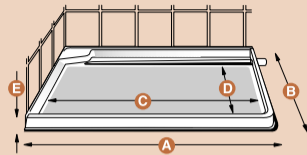

Berriedale

A	B	C	D	E
1255	710	1160	615	120

Dimensions A & B are measured from the face of the tiling lip.

Door Options

Left Hand

Right Hand

Berriedale - left hand tray

Berriedale - right hand tray