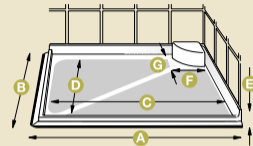

Cardale MK2

A	B	C	D	E	F	G
1340	795	1240	700	70	180	180

Dimensions A & B are measured from the face of the tiling lip. Cardale Mk2 tray is supplied with edging strip.

Add 30mm to dimensions A & B

Cardale - left hand tray

Cardale - right hand tray

Door Options

Tri-fold doors