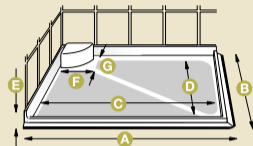

Cardale MK2

A	B	C	D	E	F	G
1340	795	1240	700	70	180	180

Dimensions A & B are measured from the face of the tiling lip. Cardale Mk2 tray is supplied with edging strip.

Add 30mm to dimensions A & B

Cardale - left hand tray

Cardale - right hand tray

Door Options

Tri-fold doors