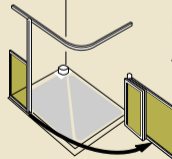

Cardale MK2

A	B	C	D	E	F	G
1340	795	1240	700	70	180	180

Dimensions A & B are measured from the face of the tiling lip. Cardale Mk2 tray is supplied with edging strip.

Add 30mm to dimensions A & B

Cardale - left hand tray

Cardale - right hand tray

Door Options

Tri-fold doors