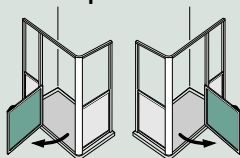

Dovedale MK2

A	B	C	D	E
1135	700	1080	640	80

Ramp sizes: 1000 x 330mm or
800 x 330mm width options

Option A

Option D

Options A & D are for a right hand corner

Option B

Option C

Options B & C are for a left hand corner

Door Options

Single door hinged
from jamb

Single door hinged
from the wall

RH Tri-fold door
without jamb

LH Tri-fold door
without jamb

Tri-fold doors made to special order

Height from tray to top of door 810mm
Dimensions are in mm and for guidance only.