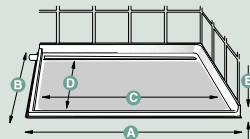

Dovedale MK2

A	B	C	D	E
1135	700	1080	640	80

Ramp sizes: 1000 x 330mm or
800 x 330mm width options

Option A

Option D

Options A & D are for a right hand corner

Option B

Option C

Options B & C are for a left hand corner

Door Options

Single door hinged
from jamb

Single door hinged
from the wall

RH Tri-fold door
without jamb

LH Tri-fold door
without jamb

Tri-fold doors made to special order

Height from tray to top of door 810mm
Dimensions are in mm and for guidance only.