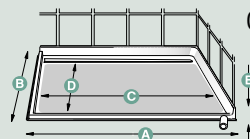

Dovedale MK2

A	B	C	D	E
1135	700	1080	640	80

Ramp sizes: 1000 x 330mm or
800 x 330mm width options

Option A

Option D

Options A & D are for a right hand corner

Option B

Option C

Options B & C are for a left hand corner

Door Options

Single door hinged
from jamb

Single door hinged
from the wall

RH Tri-fold door
without jamb

LH Tri-fold door
without jamb

Tri-fold doors made to special order

Height from tray to top of door 810mm
Dimensions are in mm and for guidance only.