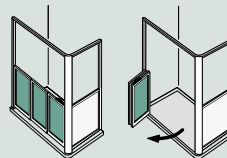

Dovedale MK2

A	B	C	D	E
1135	700	1080	640	80

Ramp sizes: 1000 x 330mm or
800 x 330mm width options

Option A

Option D

Options A & D are for a right hand corner

Option B

Option C

Options B & C are for a left hand corner

Door Options

Single door hinged
from jamb

Single door hinged
from the wall

RH Tri-fold door
without jamb

LH Tri-fold door
without jamb

Tri-fold doors made to special order

Height from tray to top of door 810mm
Dimensions are in mm and for guidance only.