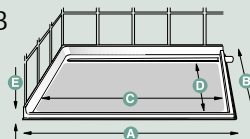

Dovedale MK2

A	B	C	D	E
1135	700	1080	640	80

Ramp sizes: 1000 x 330mm or
800 x 330mm width options

Option A

Option D

Options A & D are for a right hand corner

Option B

Option C

Options B & C are for a left hand corner

Door Options

Single door hinged
from jamb

Single door hinged
from the wall

RH Tri-fold door
without jamb

LH Tri-fold door
without jamb

Tri-fold doors made to special order

Height from tray to top of door 810mm
Dimensions are in mm and for guidance only.