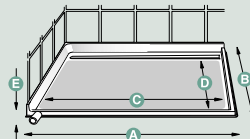

Dovedale MK2

A	B	C	D	E
1135	700	1080	640	80

Ramp sizes: 1000 x 330mm or
800 x 330mm width options

Option A

Option D

Options A & D are for a right hand corner

Option B

Option C

Options B & C are for a left hand corner

Door Options

Single door hinged
from jamb

Single door hinged
from the wall

RH Tri-fold door
without jamb

LH Tri-fold door
without jamb

Tri-fold doors made to special order

Height from tray to top of door 810mm
Dimensions are in mm and for guidance only.