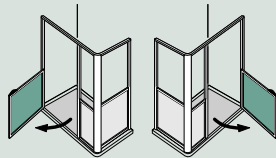

Dovedale MK2

A	B	C	D	E
1135	700	1080	640	80

Ramp sizes: 1000 x 330mm or
800 x 330mm width options

Option A

Option D

Options A & D are for a right hand corner

Option B

Option C

Options B & C are for a left hand corner

Door Options

Single door hinged
from jamb

Single door hinged
from the wall

RH Tri-fold door
without jamb

LH Tri-fold door
without jamb

Tri-fold doors made to special order

Height from tray to top of door 810mm
Dimensions are in mm and for guidance only.