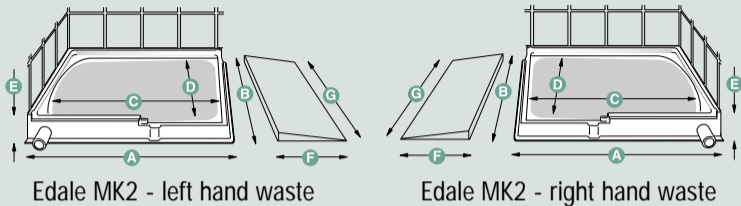

Edale MK2

A	B	C	D	E	F	G
1090	790	1050	760	76	280	790

Dimensions A & B are measured from the face of the tiling lip.

Door Options

Tri-fold door hinged off wall