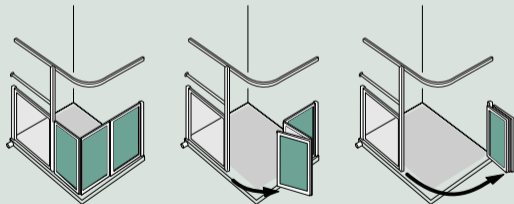

Edale MK2

A	B	C	D	E	F	G
1090	790	1050	760	76	280	790

Dimensions A & B are measured from the face of the tiling lip.

Door Options

Tri-fold door hinged off wall