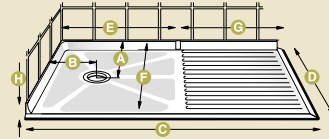

Sandwell MK3

Model	A	B	C	D	E	F	G	H
655	325	280	1850	715	990	655	835	65
760	385	280	1850	820	990	760	835	65

Sandwell MK3 tray is supplied with edging strip.
Add 30mm to dimensions C & D.

Door Options

Tri-fold doors

Slide and fold doors

Sandwell MK3 - left hand tray

Sandwell MK3 - right hand tray