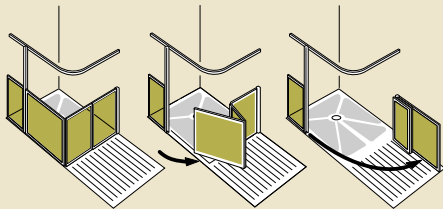

Sandwell MK3

Model	A	B	C	D	E	F	G	H
655	325	280	1850	715	990	655	835	65
760	385	280	1850	820	990	760	835	65

Sandwell MK3 tray is supplied with edging strip.
Add 30mm to dimensions C & D.

Door Options

Tri-fold doors

Slide and fold doors

Sandwell MK3 - left hand tray

Sandwell MK3 - right hand tray