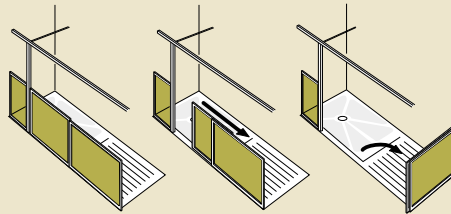

Sandwell MK3

Model	A	B	C	D	E	F	G	H
655	325	280	1850	715	990	655	835	65
760	385	280	1850	820	990	760	835	65

Sandwell MK3 tray is supplied with edging strip.
Add 30mm to dimensions C & D.

Door Options

Tri-fold doors

Slide and fold doors

Sandwell MK3 - left hand tray

Sandwell MK3 - right hand tray