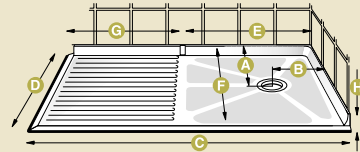

Sandwell MK3

Model	A	B	C	D	E	F	G	H
655	325	280	1850	715	990	655	835	65
760	385	280	1850	820	990	760	835	65

Sandwell MK3 tray is supplied with edging strip.
Add 30mm to dimensions C & D.

Door Options

Tri-fold doors

Slide and fold doors

Sandwell MK3 - left hand tray

Sandwell MK3 - right hand tray