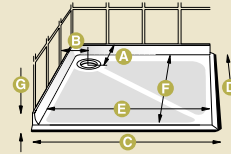

Westdale

Model	A	B	C	D	E	F	G
655	325	285	1165	720	1100	655	65
760	385	285	1165	825	1100	760	65
1000	175	175	1065	1065	1000	1000	65

Westdale tray is supplied with edging strip.
Add 30mm to dimensions C & D.

Westdale 655 - left hand tray

Westdale 760 - right hand tray

Westdale 1000 - square

Door Options

Tri-fold doors - Westdale 1000

Tri-fold doors - Westdale 655 & 760

Height from tray to top of door 810mm
Dimensions are in mm and for guidance only.