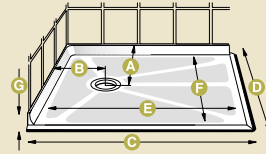

Westdale

Model	A	B	C	D	E	F	G
655	325	285	1165	720	1100	655	65
760	385	285	1165	825	1100	760	65
1000	175	175	1065	1065	1000	1000	65

Westdale tray is supplied with edging strip.
Add 30mm to dimensions C & D.

Westdale 655 - left hand tray

Westdale 760 - right hand tray

Westdale 1000 - square

Door Options

Tri-fold doors - Westdale 1000

Tri-fold doors - Westdale 655 & 760

Height from tray to top of door 810mm
Dimensions are in mm and for guidance only.