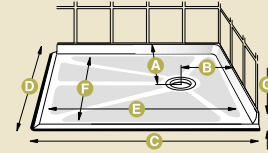

Westdale

Model	A	B	C	D	E	F	G
655	325	285	1165	720	1100	655	65
760	385	285	1165	825	1100	760	65
1000	175	175	1065	1065	1000	1000	65

Westdale tray is supplied with edging strip.
Add 30mm to dimensions C & D.

Westdale 655 - left hand tray

Westdale 760 - right hand tray

Westdale 1000 - square

Door Options

Tri-fold doors - Westdale 1000

Tri-fold doors - Westdale 655 & 760

Height from tray to top of door 810mm
Dimensions are in mm and for guidance only.