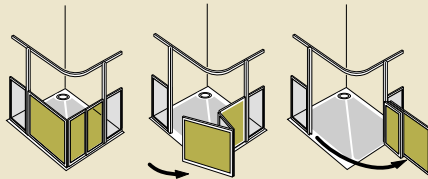

Westdale

Model	A	B	C	D	E	F	G
655	325	285	1165	720	1100	655	65
760	385	285	1165	825	1100	760	65
1000	175	175	1065	1065	1000	1000	65

Westdale tray is supplied with edging strip.
Add 30mm to dimensions C & D.

Westdale 655 - left hand tray

Westdale 760 - right hand tray

Westdale 1000 - square

Door Options

Tri-fold doors - Westdale 1000

Tri-fold doors - Westdale 655 & 760

Height from tray to top of door 810mm
Dimensions are in mm and for guidance only.