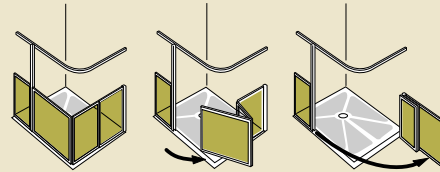

Westdale

Model	A	B	C	D	E	F	G
655	325	285	1165	720	1100	655	65
760	385	285	1165	825	1100	760	65
1000	175	175	1065	1065	1000	1000	65

Westdale tray is supplied with edging strip.
Add 30mm to dimensions C & D.

Westdale 655 - left hand tray

Westdale 760 - right hand tray

Westdale 1000 - square

Door Options

Tri-fold doors - Westdale 1000

Tri-fold doors - Westdale 655 & 760

Height from tray to top of door 810mm
Dimensions are in mm and for guidance only.