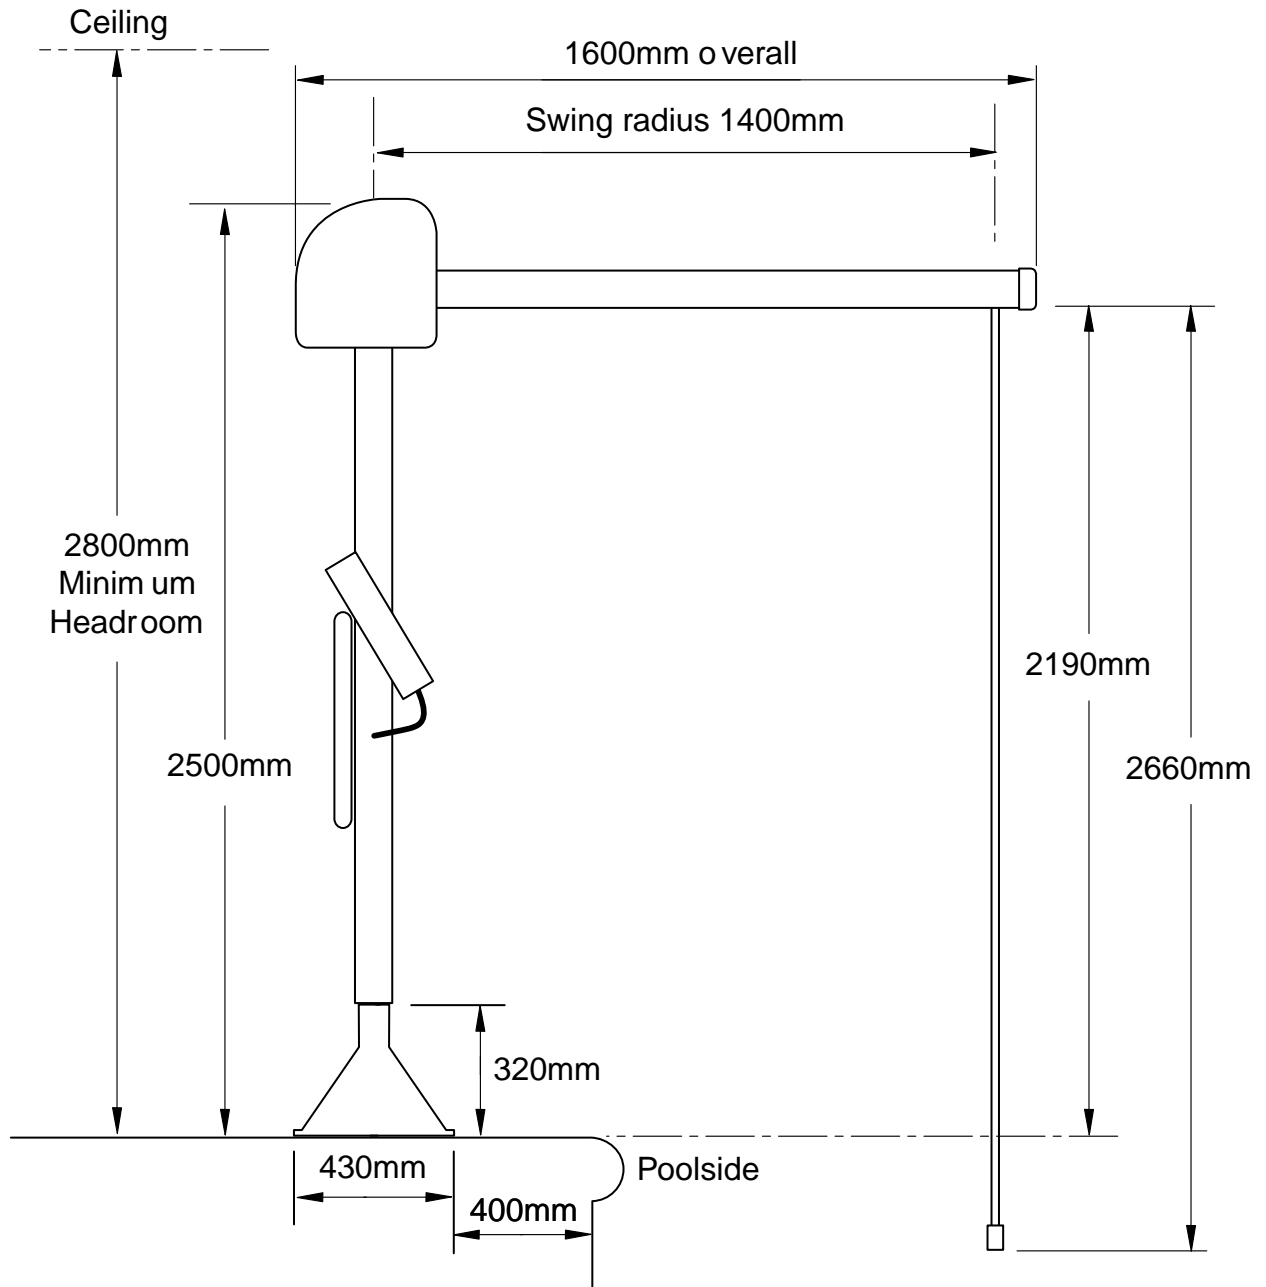

Pool Hoist Surface Mounted

Standard Lifting Travel: 2100mm

Please note:

Allow 1400mm for W12S MK2 shower chair and straps

Dimensions are for guidance only and may vary.

**NOT TO
SCALE**

Pool Hoist Flush Mounted

Standard Lifting Travel: 2100mm

Please note:

Allow 1400mm for W12S MK2 shower chair and straps

Dimensions are for guidance only and may vary.

**NOT TO
SCALE**