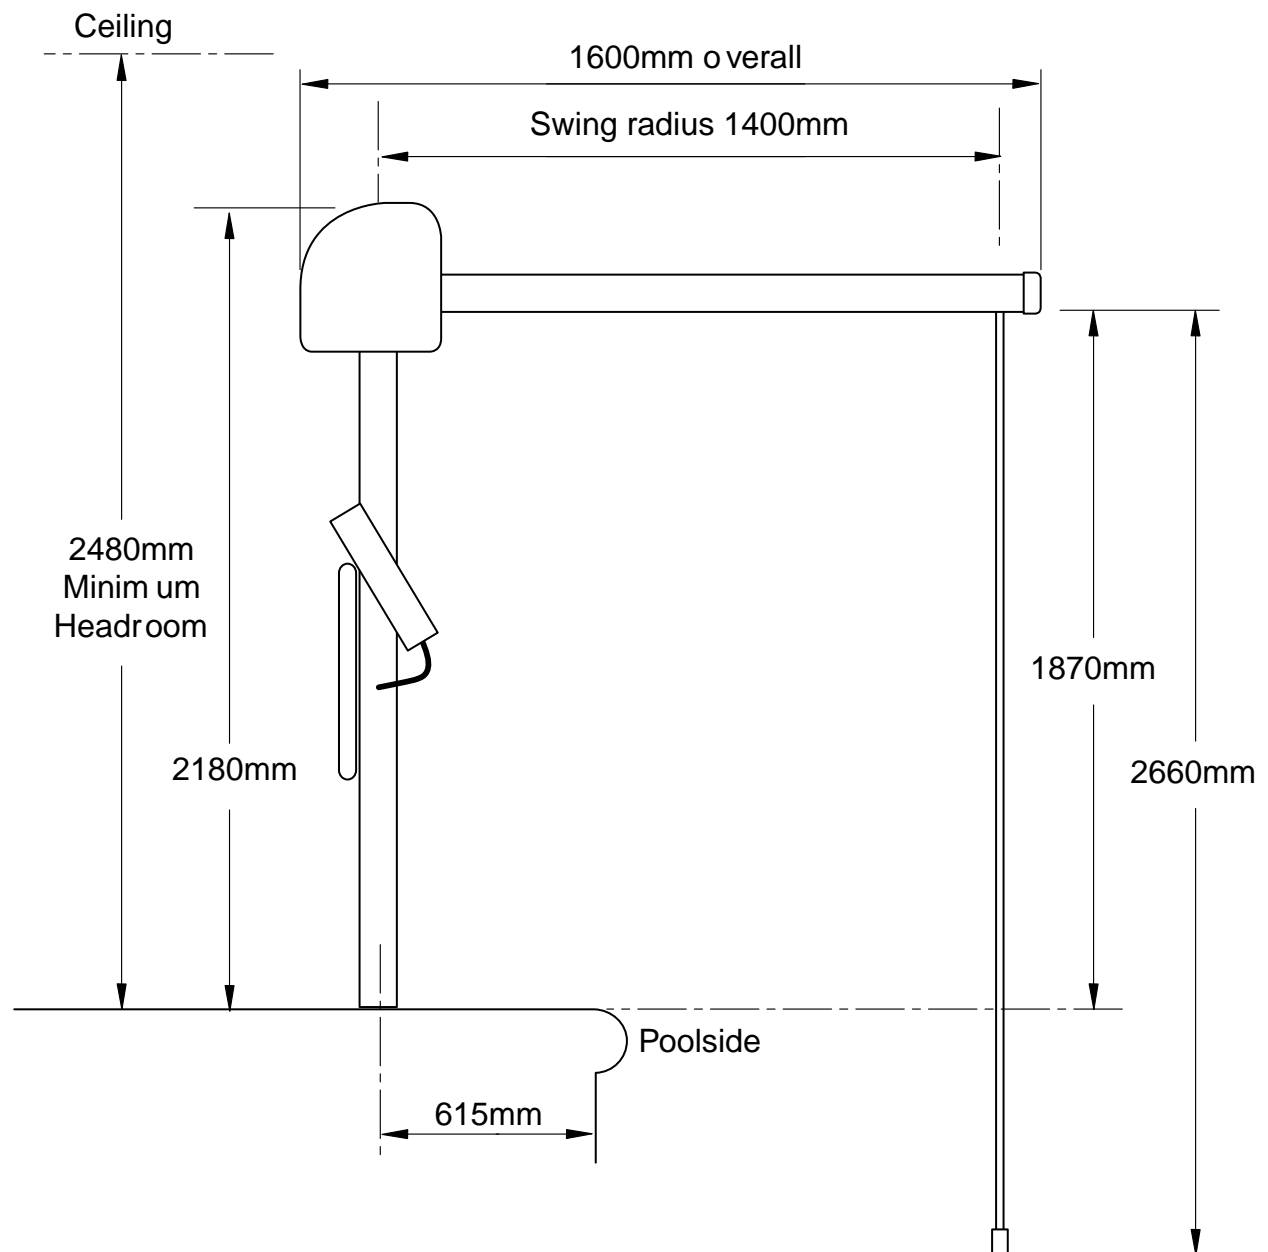

Pool Hoist Surface Mounted

Standard Lifting Travel: 2100mm

Please note:

Allow 1400mm for W12S MK2 shower chair and straps

Dimensions are for guidance only and may vary.

**NOT TO
SCALE**

Pool Hoist Flush Mounted

Standard Lifting Travel: 2100mm

Please note:

Allow 1400mm for W12S MK2 shower chair and straps

Dimensions are for guidance only and may vary.

**NOT TO
SCALE**