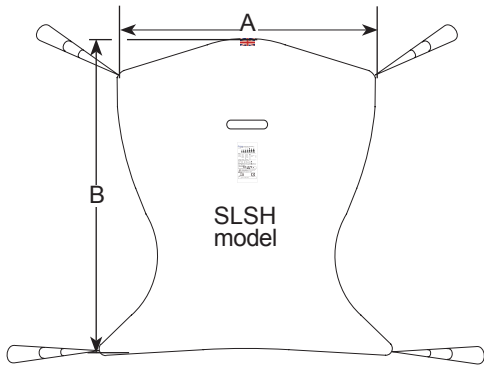

Safe working load: 300kg

- 6 Parachute

Parachute

Silky, soft material which is light and provides little friction during application/removal of the sling.

Safe working load: 200kg

WISPA HAMMOCK SLINGS

C. Select your size

Size	A	B
XS	810	1040
S	860	1090
M	960	1140
L	1060	1220
XL	1160	1290

Size	A	B
XS	810	1040
S	860	1090
M	960	1140
L	1060	1220
XL	1160	1290

D. Complete your order code

Sling model
Fabric Number - **Size**

Once you have your code go to page 176 for pricing