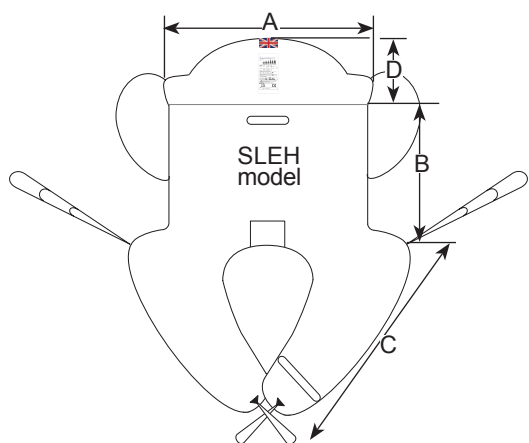

Safe working load: 300kg

6 Parachute

Parachute

Silky, soft material which is light and provides little friction during application/removal of the sling.

Safe working load: 200kg

WISPA HAMMOCK SLINGS

C. Select your size

Size	A	B	C
P	690	480	480
XS	770	520	530
S	860	580	580
M	960	680	680
L	1160	730	750
XL	1290	730	750

Size	A	B	C	D
P	690	480	480	150
XS	770	520	530	160
S	860	580	580	170
M	960	680	680	180
L	1160	730	750	190
XL	1290	730	750	200

Size	A	B
P	850	690
XS	890	770
S	960	860
M	1060	960
L	1150	1160
XL	1180	1290

D. Complete your order code

Sling model

Fabric Number

Size

-

Once you have your code go to page 176 for pricing

Example: Extensor hammock sling required in unquilted royal net, size S