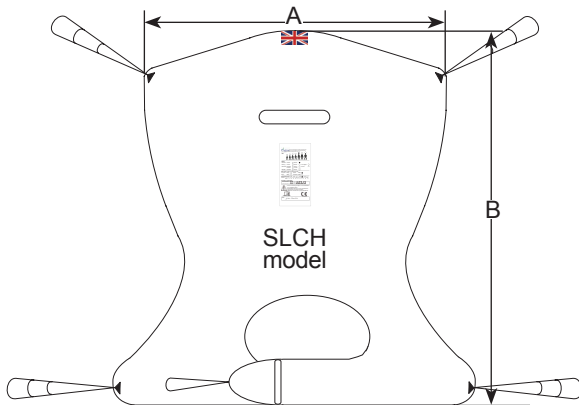

Safe working load: 300kg

- 6 Parachute

Parachute

Silky, soft material which is light and provides little friction during application/removal of the sling.

Safe working load: 200kg

WISPA HAMMOCK SLINGS

C. Select your size

Size	A	B
XS	810	1040
S	860	1090
M	960	1140
L	1060	1220
XL	1160	1290

Size	A	B
XS	810	1040
S	860	1090
M	960	1140
L	1060	1220
XL	1160	1290

D. Complete your order code

Sling model
Fabric Number - **Size**

Once you have your code go to page 176 for pricing