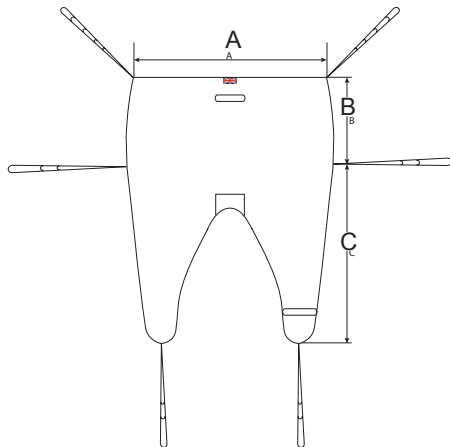

- 6 Parachute

Parachute

Silky, soft material which is light and provides little friction during application/removal of the sling.

Safe working load: 200kg

WISPA UNIVERSAL SLINGS

C. Select your size

Size	A	B	C
P2	590	410	310
P1	690	470	410
XS	770	490	450
S	860	560	530
M	1040	640	610
L	1160	670	640
XL	1290	700	690

Size	A	B	C	D
P2	580	330	380	270
P1	660	390	460	290
XS	730	470	490	310
S	860	530	550	310
M	960	600	610	410
L	1060	670	640	410
XL	1110	710	670	410

D. Complete your order code

Sling model

Fabric Number

-

Size

Size	A	B	C
P	690	480	480
XS	770	520	530
S	860	580	580
M	960	680	680
L	1160	730	750
XL	1290	730	750

Size	A	B	C	D
P	690	480	480	150
XS	770	520	530	160
S	860	580	580	170
M	960	680	680	180
L	1160	730	750	190
XL	1290	730	750	200