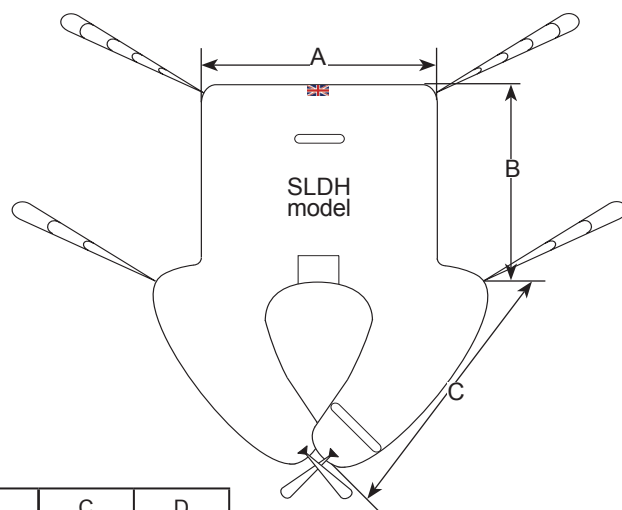

Safe working load: 300kg

6 Parachute

Parachute

Silky, soft material which is light and provides little friction during application/removal of the sling.

Safe working load: 200kg

WISPA HAMMOCK SLINGS

C. Select your size

Size	A	B	C
P	690	480	480
XS	770	520	530
S	860	580	580
M	960	680	680
L	1160	730	750
XL	1290	730	750

Size	A	B	C	D
P	690	480	480	150
XS	770	520	530	160
S	860	580	580	170
M	960	680	680	180
L	1160	730	750	190
XL	1290	730	750	200