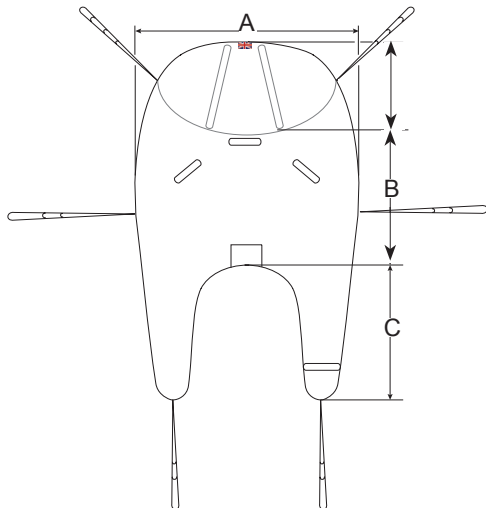

- 6 Parachute

Parachute

Silky, soft material which is light and provides little friction during application/removal of the sling.

Safe working load: 200kg

WISPA UNIVERSAL SLINGS

C. Select your size

Size	A	B	C
P2	590	410	310
P1	690	470	410
XS	770	490	450
S	860	560	530
M	1040	640	610
L	1160	670	640
XL	1290	700	690

Size	A	B	C	D
P2	580	330	380	270
P1	660	390	460	290
XS	730	470	490	310
S	860	530	550	310
M	960	600	610	410
L	1060	670	640	410
XL	1110	710	670	410

D. Complete your order code

Sling model

Fabric Number

-

Size