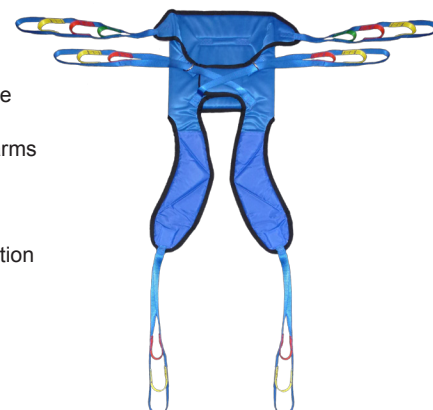

A. Select your sling

SLCT

Classic Toileting/Access Sling

- Offers secure, comfortable fit with large aperture to aid the removal/adjustment of clothing
- Adjustable waist strap
- Slide sheet material on rear of legs to aid fitting & reduce friction
- Fully padded

SLDT

Deluxe Toileting/Access Sling

- Offers secure, comfortable fit with large aperture to aid the removal/adjustment of clothing
- Comfortable head support
- Extensor straps
- Adjustable waist strap
- Slide sheet material on rear of legs to aid fitting & reduce friction
- Fully padded

SLFST

Full Support Toileting/Access Sling

- Offers a greater degree of security for those who may lack the upper body strength to use a classic toileting sling
- High back and cross over strap design allows for the users arms to remain safely inside the sling during use.
- Wide padded legs
- Self tightening straps
- Slide sheet material on rear of legs to aid fitting & reduce friction