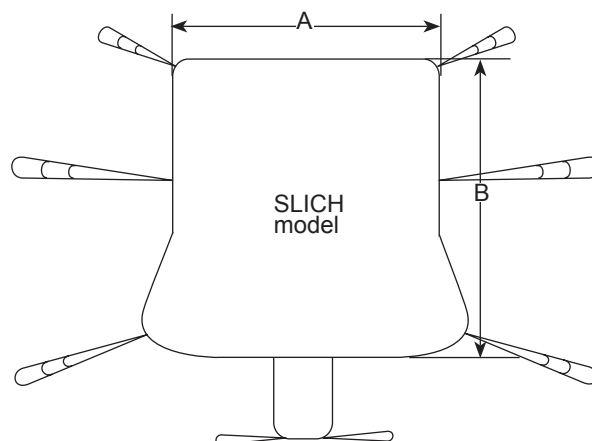

D. Complete your order code

Sling model

Fabric Number

Size

-

Once you have your code go to page 176 for pricing

Example: Extensor hammock sling required in unquilted royal net, size S

Sling model

Fabric Number

Size

-

SYMBOLS: Bulk item
Made to order
Anti-microbial coating
(see P200 for details)

Tel: 01869 365500
www.chilterninvadex.co.uk

Fax: 01869 365588
sales@chilterninvadex.co.uk