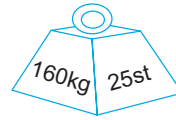

fold up armrests cannot be retro fitted and must be requested at time of order.

Closomat Tilt in Space Chair Selector

<h3>Frame Options</h3>	  <p>A16C 18" A17C 21"</p>	
<h3>Height Options</h3>	<p>Floor to underside of seat</p> <p>Standard 520mm</p>  <p>Is Closomat on a plinth?</p> <p>+1" (25mm) +2" (50mm) Over 2" - Special frame required</p>	
<h3>Seat Options</h3>	<p>All seats are skirted as standard.</p> <p>Aperture Horseshoe</p>   <p>Is an extension required?*</p>  <p>Standard 435mm Ext + 50mm</p> <p>* Not available for aperture seats</p>	<p>Aperture sizes</p>  <p>Medium**</p> <p>Large</p> <p>** 18" chairs only</p>
<h3>Backrest Options</h3>	   <p>Standard Mesh Full Mesh</p>	
<h3>Armrest Options</h3>	<p>18" illustrated 21" +65mm</p>    <p>Standard Straight Half wide Wide</p> <p>#Fold Up</p> 	
<h3>Headrest Options</h3>	  <p>Standard Headrest Inline Headrest</p>	
<h3>Footrest Options</h3>	<p>Are foot supports required?</p>      <p>90 degree 18 degree Toe strap Heel strap Toe & heel strap</p>	

fold up armrests cannot be retro fitted and must be requested at time of order.

Tilt in Space Range

AquaMaster Tilt in Space Chair Range

Reclined Backrest
A14 18"
A15 21"

Upright Backrest
A16 18"
A17 21"

Chair width	a	b	c
18"	530	490	410
21"	600	560	480