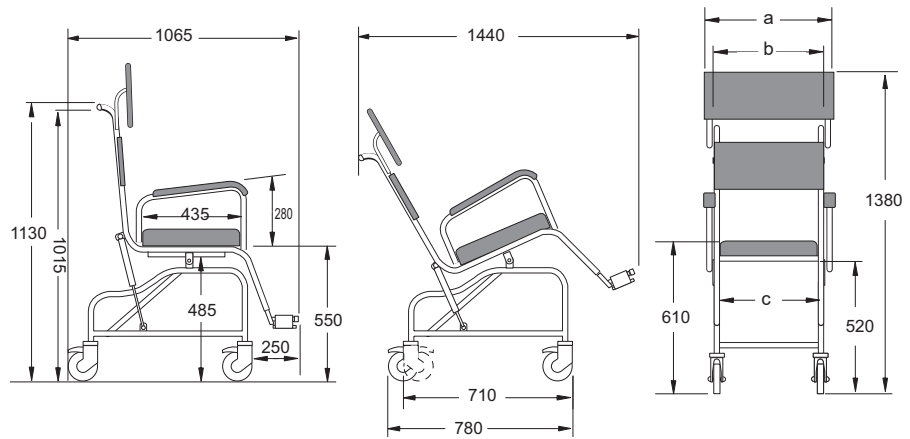

fold up armrests cannot be retro fitted and must be requested at time of order.

Closomat Tilt in Space Chair Selector

<h3>Frame Options</h3>	  <p>A16C 18" A17C 21"</p>	
<h3>Height Options</h3>	<p>Floor to underside of seat</p> <p>Standard 520mm</p>  <p>Is Closomat on a plinth?</p> <p>+1" (25mm) +2" (50mm) Over 2" - Special frame required</p>	
<h3>Seat Options</h3>	<p>All seats are skirted as standard.</p> <p>Aperture Horseshoe</p>   <p>Is an extension required?*</p>  <p>Standard 435mm Ext + 50mm</p> <p>* Not available for aperture seats</p>	<p>Aperture sizes</p>  <p>Medium**</p> <p>Large</p> <p>** 18" chairs only</p>
<h3>Backrest Options</h3>	   <p>Standard Mesh Full Mesh</p>	
<h3>Armrest Options</h3>	<p>18" illustrated 21" +65mm</p>    <p>Standard Straight Half wide Wide</p> <p>#Fold Up</p> 	
<h3>Headrest Options</h3>	  <p>Standard Headrest Inline Headrest</p>	
<h3>Footrest Options</h3>	<p>Are foot supports required?</p>      <p>90 degree 18 degree Toe strap Heel strap Toe & heel strap</p>	

fold up armrests cannot be retro fitted and must be requested at time of order.

Tilt in Space Range

AquaMaster Tilt in Space Chair Range

Reclined Backrest
A14 18"
A15 21"

Upright Backrest
A16 18"
A17 21"

Chair width	a	b	c
18"	530	490	410
21"	600	560	480

Closomat Model
A16C 18"
A17C 21"

Chair width	a	b	c
18"	645	505	495
21"	720	580	570

Accessories