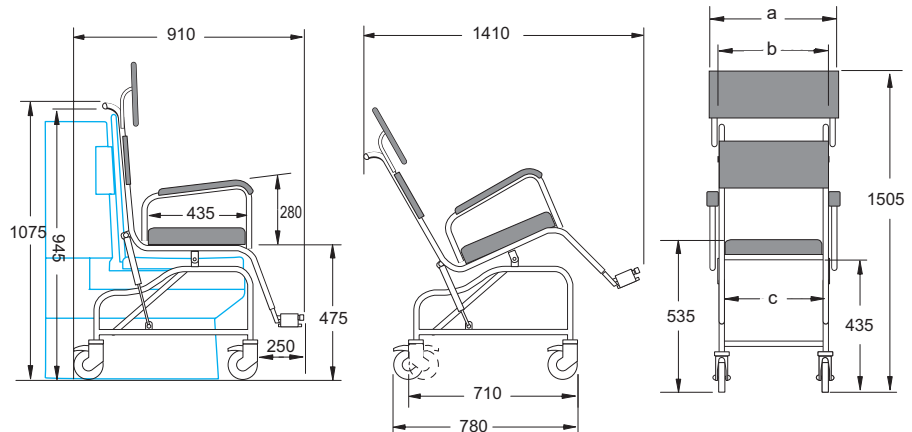

Standard Models

A14 with horseshoe seat and standard headrest

Frame

-  Rust free powder coated frame complete with antimicrobial additive
-  18" and 21" width options
-  Tilting angle of between 0 and 30°
-  Extension pins available in 1" and 2" options, reducing the need for bespoke frames
-  3 options available as standard - 10° reclined backrest, upright backrest and closomat compatible
-  Bespoke frames can be manufactured to suit individual needs

fold up armrests cannot be retro fitted and must be requested at time of order.

Closomat Tilt in Space Chair Selector

<h3>Frame Options</h3>	  <p>A16C 18" A17C 21"</p>	
<h3>Height Options</h3>	<p>Floor to underside of seat</p> <p>Standard 520mm</p>  <p>Is Closomat on a plinth?</p> <p>+1" (25mm) +2" (50mm) Over 2" - Special frame required</p>	
<h3>Seat Options</h3>	<p>All seats are skirted as standard.</p> <p>Aperture Horseshoe</p>   <p>Is an extension required?*</p>  <p>Standard 435mm Ext + 50mm</p> <p>* Not available for aperture seats</p>	<p>Aperture sizes</p>  <p>Medium**</p> <p>Large</p> <p>** 18" chairs only</p>
<h3>Backrest Options</h3>	   <p>Standard Mesh Full Mesh</p>	
<h3>Armrest Options</h3>	<p>18" illustrated 21" +65mm</p>    <p>Standard Straight Half wide Wide</p> <p>#Fold Up</p> 	
<h3>Headrest Options</h3>	  <p>Standard Headrest Inline Headrest</p>	
<h3>Footrest Options</h3>	<p>Are foot supports required?</p>      <p>90 degree 18 degree Toe strap Heel strap Toe & heel strap</p>	

fold up armrests cannot be retro fitted and must be requested at time of order.

Tilt in Space Range

AquaMaster Tilt in Space Chair Range

Reclined Backrest
A14 18"
A15 21"

Upright Backrest
A16 18"
A17 21"

Chair width	a	b	c
18"	530	490	410
21"	600	560	480

Closomat Model
A16C 18"
A17C 21"

Chair width	a	b	c
18"	645	505	495
21"	720	580	570

Accessories