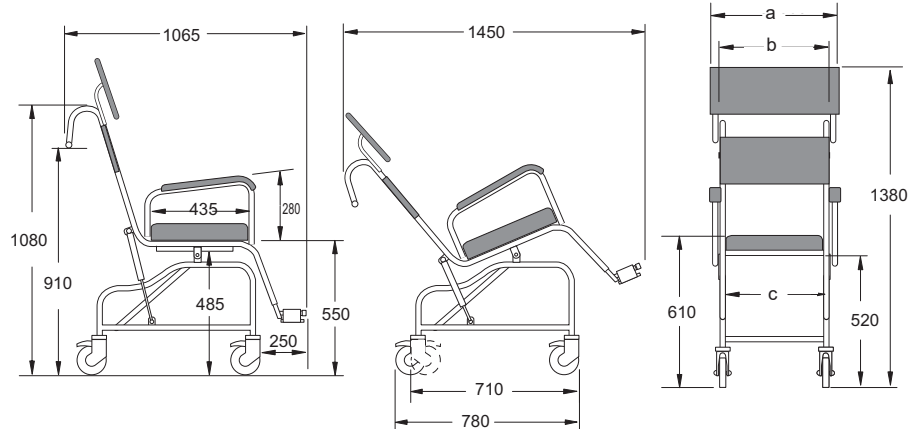

fold up armrests cannot be retro fitted and must be requested at time of order.

Closomat Tilt in Space Chair Selector

<h3>Frame Options</h3>	  <p>A16C 18" A17C 21"</p>	
<h3>Height Options</h3>	<p>Floor to underside of seat</p> <p>Standard 520mm</p>  <p>Is Closomat on a plinth?</p> <p>+1" (25mm) +2" (50mm) Over 2" - Special frame required</p>	
<h3>Seat Options</h3>	<p>All seats are skirted as standard.</p> <p>Aperture Horseshoe</p>   <p>Is an extension required?*</p>  <p>Standard 435mm Ext + 50mm</p> <p>* Not available for aperture seats</p>	<p>Aperture sizes</p>  <p>Medium**</p> <p>Large</p> <p>** 18" chairs only</p>
<h3>Backrest Options</h3>	   <p>Standard Mesh Full Mesh</p>	
<h3>Armrest Options</h3>	<p>18" illustrated 21" +65mm</p>    <p>Standard Straight Half wide Wide</p> <p>#Fold Up</p> 	
<h3>Headrest Options</h3>	  <p>Standard Headrest Inline Headrest</p>	
<h3>Footrest Options</h3>	<p>Are foot supports required?</p>      <p>90 degree 18 degree Toe strap Heel strap Toe & heel strap</p>	

fold up armrests cannot be retro fitted and must be requested at time of order.

Tilt in Space Range

AquaMaster Tilt in Space Chair Range

Reclined Backrest
A14 18"
A15 21"

Upright Backrest
A16 18"
A17 21"

Chair width	a	b	c
18"	530	490	410
21"	600	560	480