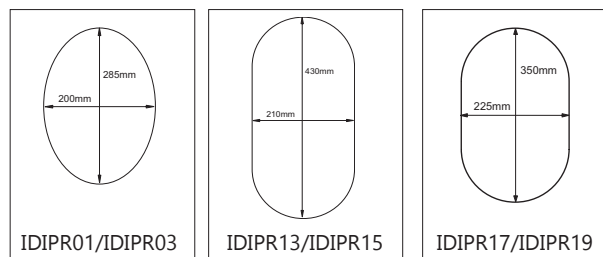

TOILET RAISER

Toilet raiser

- The WC raiser is a plinth which raises the toilet pan by 50mm (2") or 100mm (4")
- Easily secured in place below the W.C. pan.

code	product
IDIPR01	WC Raiser White 100mm (4") High
IDIPR03	WC Raiser White 50mm (2") High
IDIPR13	WC Raiser White 100mm (4") High
IDIPR15	WC Raiser White 50mm (2") High
IDIPR17	WC Raiser White 100mm (4") High
IDIPR19	WC Raiser White 50mm (2") High

Technical information

TOILET SEATING

Raised padded toilet seats

Full ring

- To fit standard toilet pans. Includes metal fixings - Colour: white
- Soft, comfortable range for those who require a side transfer facility
- Strong, durable materials reduce the risk of skin damage whilst toileting

code	product
CHCS086MWHIT	Padded Toilet Seat, Extra Soft - Full Ring 6 1/2" (165 mm) Aperture Width
CHCS086LWHIT	Padded Toilet Seat, Extra Soft - Full Ring 8 1/4" (210 mm) Aperture Width

Horseshoe

code	product
CHCS085LWHIT	Padded Toilet Seat, Extra Soft - Horseshoe 8 1/4" (210 mm) Aperture Width