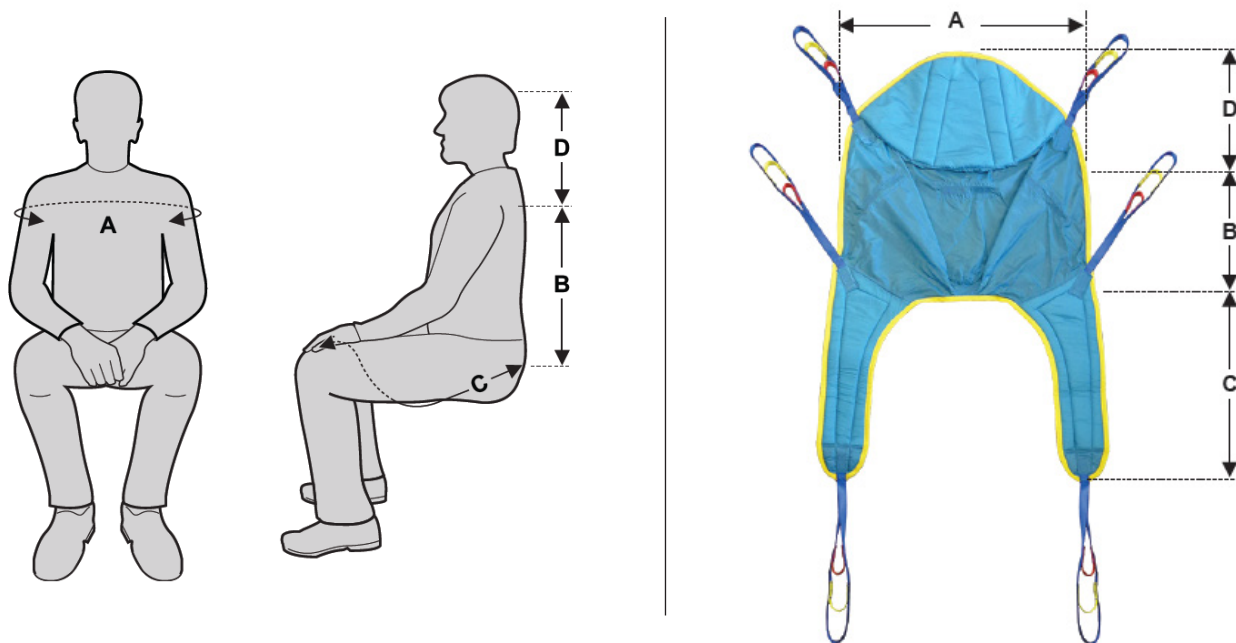

## SLUD Universal Deluxe - Dimension Chart

SLUD size	A (Width)	B (Back)	C (Leg length)	D (Head)
P3	490	270	320	220
P2	580	330	380	270
P1	660	390	460	290
Extra Small	730	470	490	310
Small	860	530	550	310
Medium	960	600	610	410
Large	1060	670	640	410
Extra Large	1110	710	670	410

All dimensions are shown in mm.

Should the dimensions shown be unsuitable, please contact us to discuss the possibility of a bespoke model.