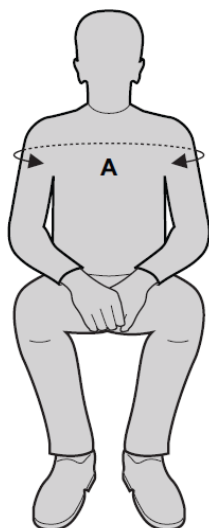

SLU Universal Sling - Dimension Chart

SLU size	A (Width)	B (Back)	C (Leg length)
P3	500	360	260
P2	590	410	310
P1	690	470	410
Extra Small	770	490	450
Small	860	560	530
Medium	1040	640	610
Large	1160	670	640
Extra Large	1290	700	690

All dimensions are shown in mm.

Should the dimensions shown be unsuitable, please contact us to discuss the possibility of a bespoke model.