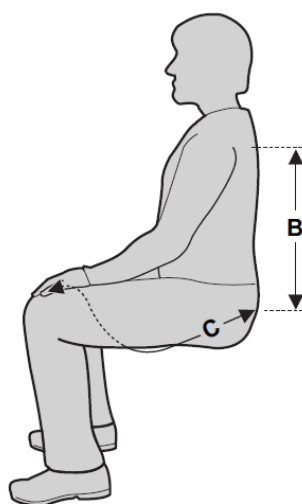

SLU Universal Sling - Dimension Chart

SLU size	A (Width)	B (Back)	C (Leg length)
P3	500	360	260
P2	590	410	310
P1	690	470	410
Extra Small	770	490	450
Small	860	560	530
Medium	1040	640	610
Large	1160	670	640
Extra Large	1290	700	690

All dimensions are shown in mm.

Should the dimensions shown be unsuitable, please contact us to discuss the possibility of a bespoke model.