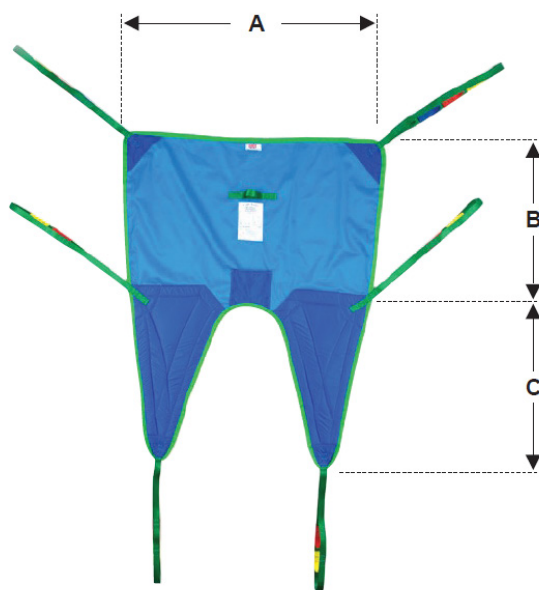

SLU Universal Sling - Dimension Chart

SLU size	A (Width)	B (Back)	C (Leg length)
P3	500	360	260
P2	590	410	310
P1	690	470	410
Extra Small	770	490	450
Small	860	560	530
Medium	1040	640	610
Large	1160	670	640
Extra Large	1290	700	690

All dimensions are shown in mm.

Should the dimensions shown be unsuitable, please contact us to discuss the possibility of a bespoke model.