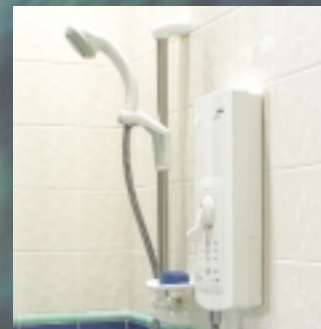

Dovedale MK2

Technical
Information
see pages
19-23

Easy access for the ambulant user

Compact in size, yet simple to install the Dovedale MK2 features a removable easy access ramp and a host of user options to help make the shower more accessible.

Please take advantage of our free on site surveying service.

Package includes

- Shower tray
- Door enclosure (see page 21 for options)
- Removable ramp
- Curtain and curtain rail*
*not supplied with full height panels
- Assistance pole

Features

- **Simple installation** - The Dovedale MK2 is quick and easy to install.
- **Easy access** - Incorporates a removable easy access ramp.

- **Above floor waste** - No need to remove the floor, as the waste is discharged above floor with 4 optional drainage positions.
- **Door options** - Single or Tri-fold doors are optional.
- **Half height door enclosures** - Carer friendly door height allows a carer to assist without getting wet.
- **Panel options** - Half height side panels supplied as standard. Full height side panels to order.
- **Textured floor surface for added safety.**
- **Easy grip assistance pole** - Assistance pole to curtain rail is provided as standard to help get in and out of the shower (option to ceiling also available).

Static Shower Seat

Pumped waste option
see page 18

OPTIONS

- 1** Fold-away shower seat
- 2** Grab rails
- 3** Choice of shower units from a range of leading manufacturers

Dovedale MK2

Easy access for the ambulant user